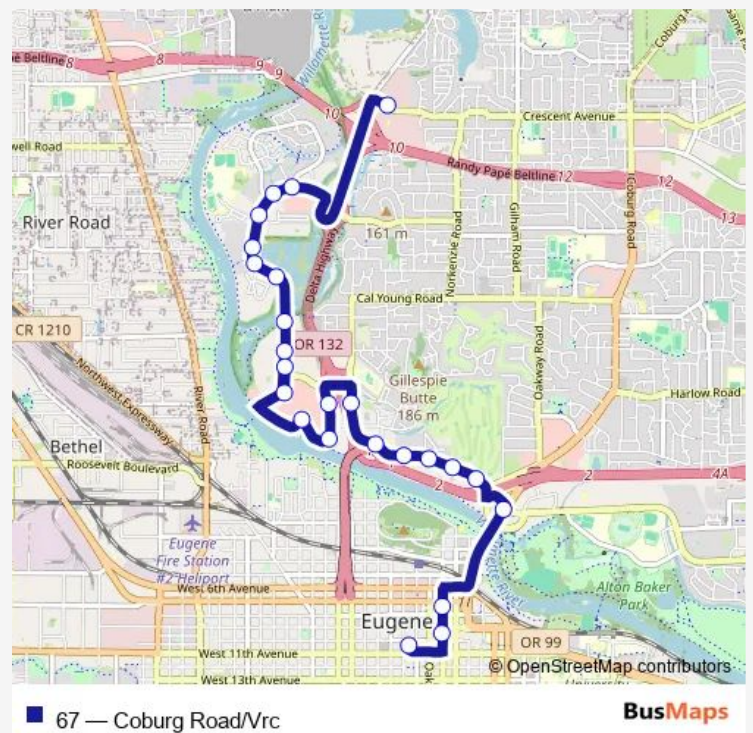

Bus 67 Coburg Road/Vrc

[Go to website](#)

**Direction**  
 N/S of Green Acres E of Delta — Eugene Sta central arrival zone  
 24 stops  
[Open route schedule](#)

- N/S of Green Acres E of Delta
- N/S of Goodpstre Is W of Goodpstre Lp
- N/S of Goodpstre Is W of James
- W/S of Goodpstre Is N of Kingsley
- W/S of Goodpstre Is Sof Boulders
- W/S of Goodpstre Is Sof Wimbledon
- W/S of Goodpstre Is S of Alexander
- W/S of Goodpasture Island Rd N of Delta Ponds Xing
- W/S of Goodpstre Is S of 1355 Gpi
- W/S of Goodpstre Is N of Vrdr
- W/S of Goodpstre Is S of VR Dr
- VRC Sta, Bay A-inbound
- E/S of VR Way N of VR Inn
- E/S of VR Way S of VR Dr
- W/S of Willagillespie S of VR Dr
- W/S of Willagillespie N of Country Club
- S/S of Country Club W of Oregon Medical Group
- S/S of Country Club E of 520 dw
- S/S of Country Club W of Eugene Cc
- S/S of Country Club W of Southwood
- W/S of Coburg N of Club Rd

Route schedule

N/S of Green Acres E of Delta — Eugene Sta central arrival zone

|           |             |
|-----------|-------------|
| Monday    | 06:05-22:55 |
| Tuesday   | 06:05-22:55 |
| Wednesday | 06:05-22:55 |
| Thursday  | 06:05-22:55 |
| Friday    | 06:05-22:55 |
| Saturday  | 07:05-22:56 |
| Sunday    | 07:55-20:57 |

Route info

Direction: N/S of Green Acres E of Delta  
 Stops: 24  
 Trip Duration: 0 hour 25 min

W/S of Pearl N of 8th

W/S of Pearl N of 10th

Eugene Sta central arrival zone

**Direction**

Eugene Station, Bay P — N/S of Green Acres E of Delta

## Route schedule

Eugene Station, Bay P — N/S of Green Acres E of Delta

Monday 06:30-22:30

Tuesday 06:30-22:30

Wednesday 06:30-22:30

Thursday 06:30-22:30

Friday 06:30-22:30

Saturday 07:30-22:30