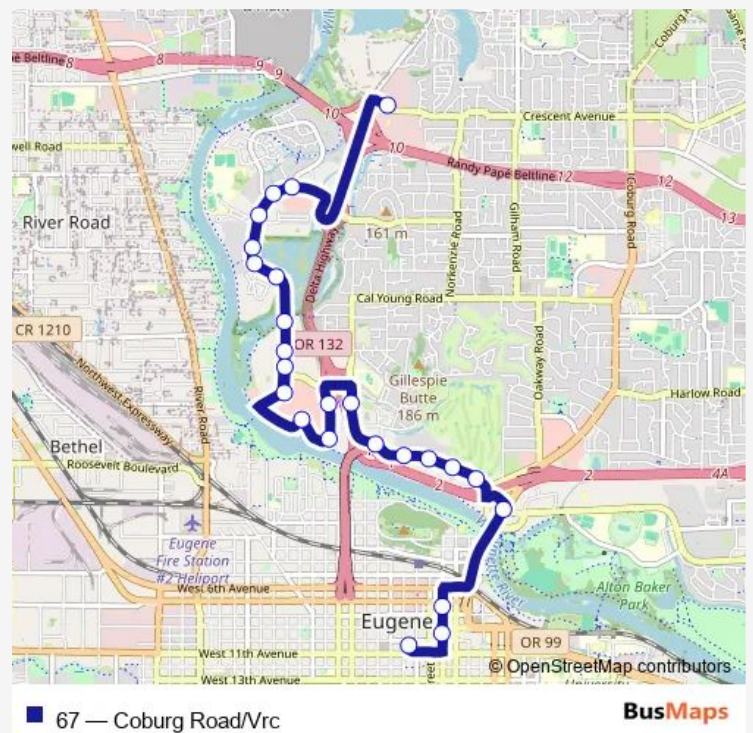

Bus 67 Coburg Road/Vrc

[Go to website](#)

Direction
 N/S of Green Acres E of Delta — Eugene Sta central arrival zone
 24 stops
[Open route schedule](#)

- N/S of Green Acres E of Delta
- N/S of Goodpstre Is W of Goodpstre Lp
- N/S of Goodpstre Is W of James
- W/S of Goodpstre Is N of Kingsley
- W/S of Goodpstre Is Sof Boulders
- W/S of Goodpstre Is Sof Wimbledon
- W/S of Goodpstre Is S of Alexander
- W/S of Goodpasture Island Rd N of Delta Ponds Xing
- W/S of Goodpstre Is S of 1355 Gpi
- W/S of Goodpstre Is N of Vrdr
- W/S of Goodpstre Is S of VR Dr
- VRC Sta, Bay A-inbound
- E/S of VR Way N of VR Inn
- E/S of VR Way S of VR Dr
- W/S of Willagillespie S of VR Dr
- W/S of Willagillespie N of Country Club
- S/S of Country Club W of Oregon Medical Group
- S/S of Country Club E of 520 dw
- S/S of Country Club W of Eugene Cc
- S/S of Country Club W of Southwood
- W/S of Coburg N of Club Rd

Route schedule

N/S of Green Acres E of Delta — Eugene Sta central arrival zone

Monday	06:05-22:55
Tuesday	06:05-22:55
Wednesday	06:05-22:55
Thursday	06:05-22:55
Friday	06:05-22:55
Saturday	07:05-22:56
Sunday	07:55-20:57

Route info

Direction: N/S of Green Acres E of Delta
 Stops: 24
 Trip Duration: 0 hour 27 min

W/S of Pearl N of 8th

W/S of Pearl N of 10th

Eugene Sta central arrival zone

Direction

Eugene Station, Bay P — N/S of Green Acres E of Delta

Thursday 06:30-22:30

Friday 06:30-22:30

Saturday 07:30-22:30

Sunday 07:30-20:30

Route info

Direction: Eugene Station, Bay P

Stops: 34

Trip Duration: 0 hour 26 min