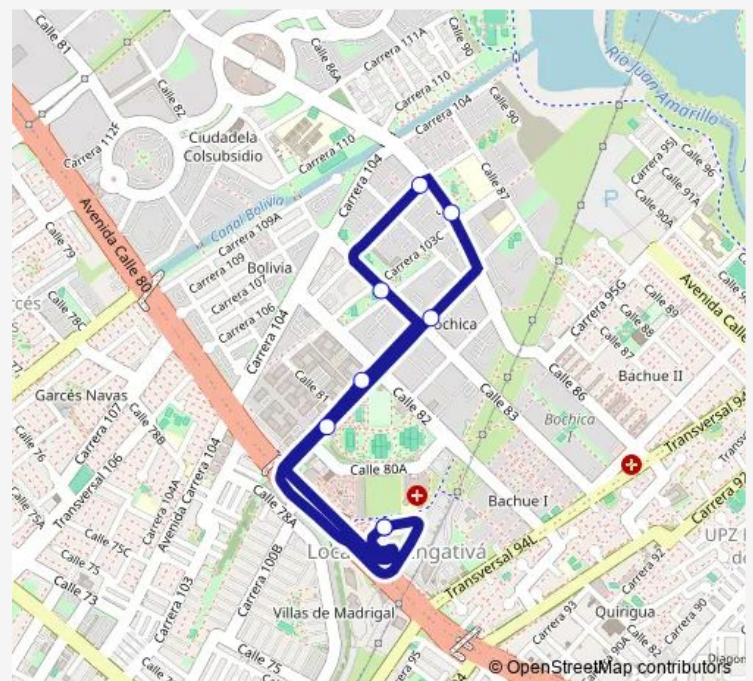

### Direction

PORTAL 80 — CL 83 - KR 103b

6 stops

[Open route schedule](#)

PORTAL 80

KR 102 - CL 80a

KR 102 - CL 83

DG 86A - KR 103c

### Route schedule

PORTAL 80 — CL 83 - KR 103b

Monday	24:10-00:30 <sup>+1</sup>
Tuesday	24:10-00:30 <sup>+1</sup>
Wednesday	24:10-00:30 <sup>+1</sup>
Thursday	24:10-00:30 <sup>+1</sup>
Friday	24:10-00:30 <sup>+1</sup>
Saturday	—
Sunday	—

### Route info

Direction: PORTAL 80

Stops: 6

Trip Duration: 0 hour 18 min

1-10 — Bolivia Bochica Refuerzo

**Direction**

PORTAL 80 — PORTAL 80

8 stops

[Open route schedule](#)

PORTAL 80

KR 102 - CL 80a

KR 102 - CL 83

DG 86A - KR 103c

KR 103d - CL 86

CL 83 - KR 103b

KR 102 - CL 82