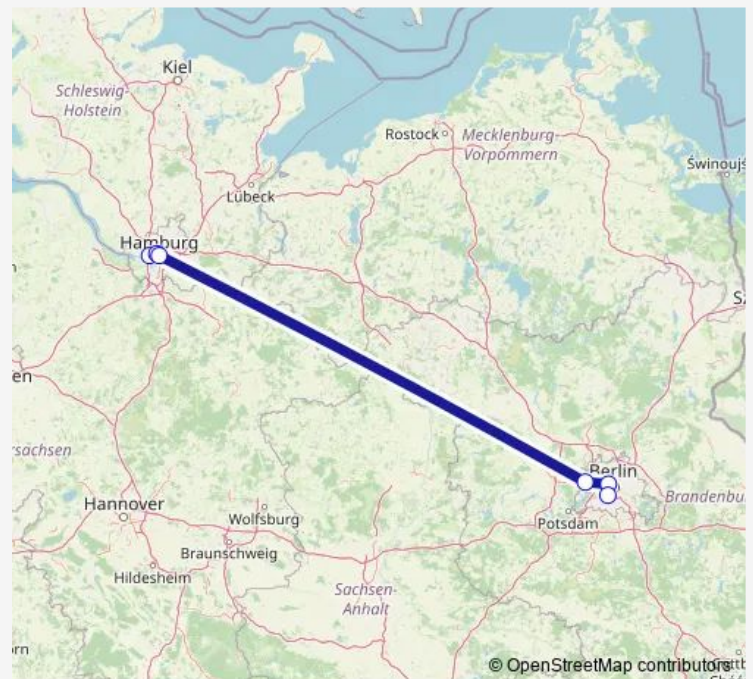

### Direction

Hamburg-Altona — Berlin Südkreuz

6 stops

[Open route schedule](#)

Hamburg-Altona

Hamburg Dammtor

Hamburg Hbf

Berlin-Spandau

Berlin Hbf (tief)

Berlin Südkreuz

### Route schedule

Hamburg-Altona — Berlin Südkreuz

Monday 10:19-10:35

Tuesday 10:19-10:35

Wednesday 10:35

Thursday 10:35

Friday 10:35

Saturday 10:35

### Route info

Direction: Hamburg-Altona

Stops: 6

Trip Duration: 2 hour 10 min

ICE 705

ICE 705 Rail time schedules and route maps are available in an offline PDF at [busmaps.com](https://busmaps.com). Use the [busmaps.com](https://busmaps.com) website to see live bus times, train schedule or subway schedule, and step-by-step directions for all public transit in Hamburg