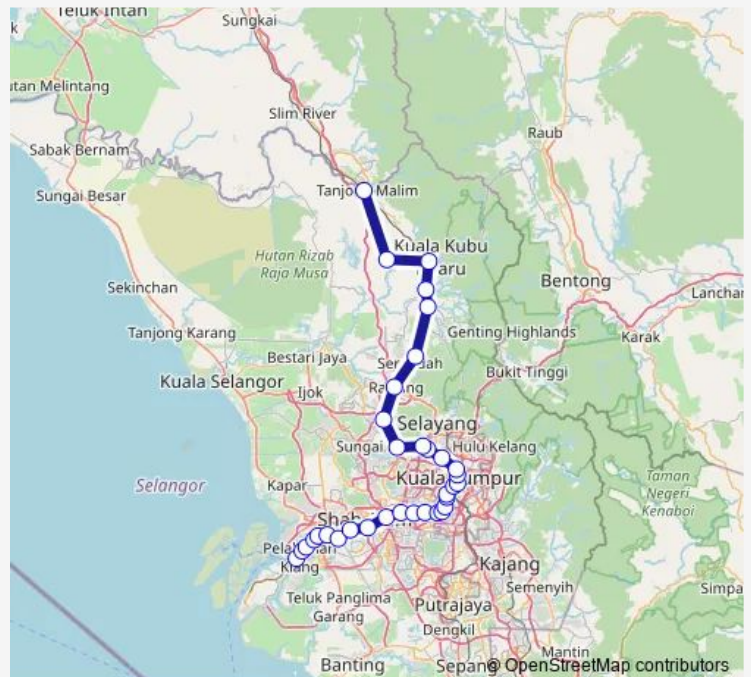

Saturday 05:30-20:30

Sunday 05:30-20:30

Route info

Direction: Pel. Klang (S)

Stops: 34

Trip Duration: 2 hour 59 min

Port Klang Line — KTM Tanjung Malim - Pelabuhan Klang

Putra

Segambut

Kepong

Kepong Sentral

Sungai Buluh

Kuang

Rawang

Serendah

Batang Kali

## Route info

Direction: Tanjung Malim

Stops: 34

Trip Duration: 3 hour 6 min

Shah Alam

Padang Jawa

Bukit Badak

Klang