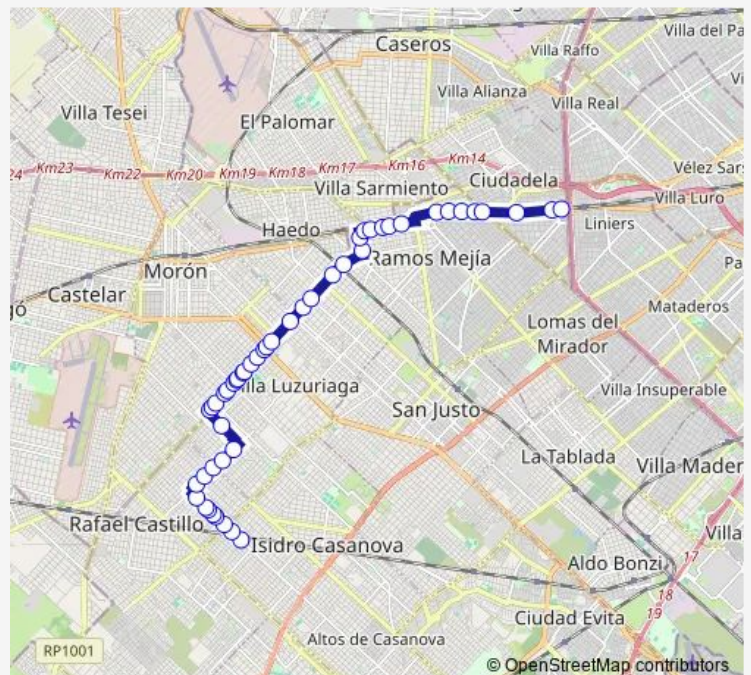

AVENIDA DON BOSCO 2129-2199

Avenida DON Bosco 1283

Avenida DON Bosco 1583

Route schedule

Donofrio 185 — Guillermo Marconi 1649-1699

Monday 00:24-23:30

Tuesday 00:24-23:30

Wednesday 00:24-23:30

Thursday 00:24-23:30

Friday 00:24-23:30

Saturday 00:24-23:30

Sunday 00:24-23:30

Route info

Direction: Donofrio 185

Stops: 55

Trip Duration: 1 hour 5 min