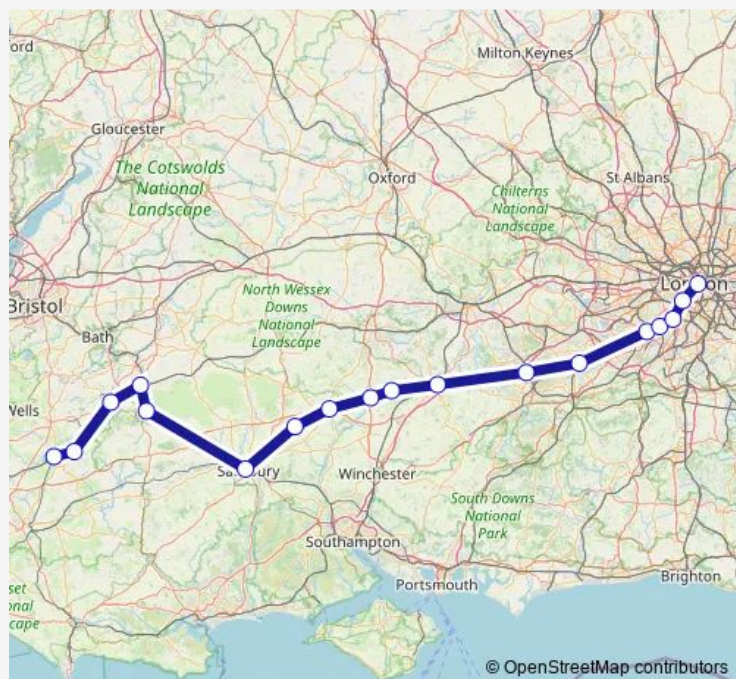

Warminster

Salisbury

Grateley

Andover

Whitchurch (Hants)

Overton

Basingstoke

Farnborough (Main)

Woking

Surbiton

New Malden

Wimbledon

Clapham Junction

London Waterloo

### Route schedule

Castle Cary — London Waterloo

Monday —

Tuesday —

Wednesday —

Thursday —

Friday —

Saturday 07:36

### Route info

Direction: Castle Cary

Stops: 18

Trip Duration: 2 hour 43 min

■ Sw:Clc->Wat — SW train service from CLC to Wat

Sw:Clc->Wat Rail time schedules and route maps are available in an offline PDF at [busmaps.com](https://busmaps.com). Use the [busmaps.com](https://busmaps.com) website to see live bus times, train schedule or subway schedule, and step-by-step directions for all public transit in London