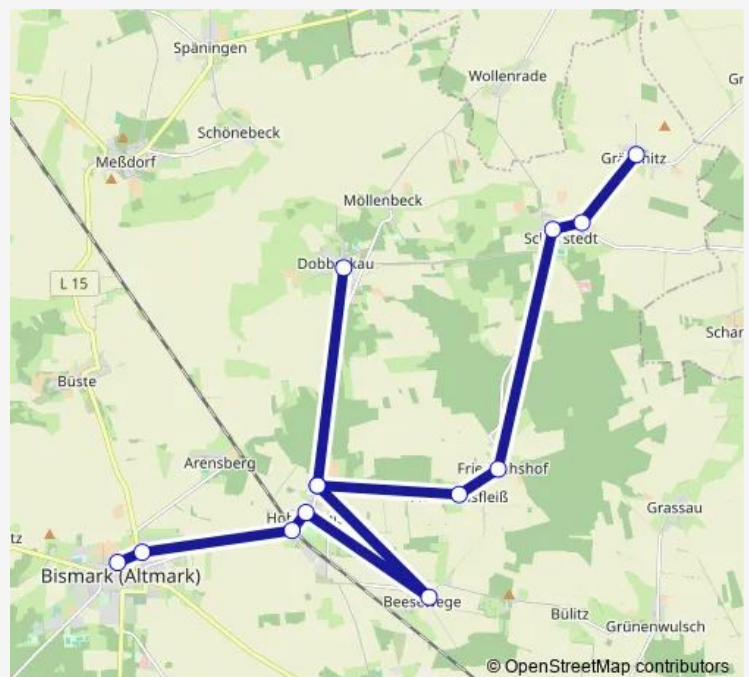

Beesewege (Bismark)

Hohenwulsch, Dobberkauer Str.

Dobberkau

Hohenwulsch, Dobberkauer Str.

Friedrichsfließ

Schmoor

Schorstedt, Dorf

Schorstedt, Wartehalle

Saturday —

Sunday —

Route info

Direction: Bismark (Altmark), Karl-Marx-Str.

Stops: 13

Trip Duration: 0 hour 40 min

Direction

Möllenbeck (Lkr. Stendal) — Garlipp, Landstr.

2 stops

[Open route schedule](#)

Möllenbeck (Lkr. Stendal)

Garlipp, Landstr.

Route schedule

Möllenbeck (Lkr. Stendal) — Garlipp, Landstr.

Monday	13:39
Tuesday	13:39
Wednesday	13:39
Thursday	13:39
Friday	13:39
Saturday	—
Sunday	—

Route info

Direction: Möllenbeck (Lkr. Stendal)

Stops: 2

Trip Duration: 0 hour 11 min

Direction

Bismark (Altmark), Döllnitzer Str. — Grävenitz (Lkr. Stendal)

10 stops

[Open route schedule](#)