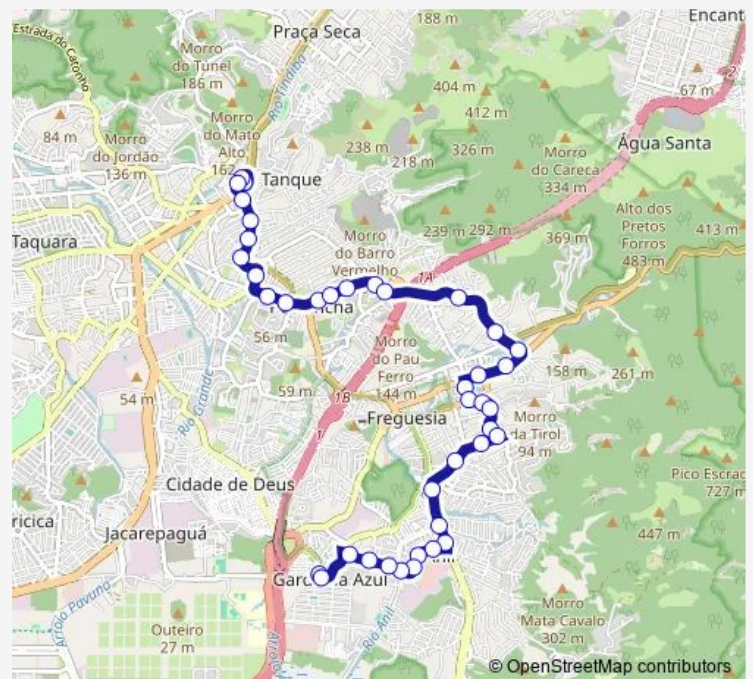

Luiz Eduardo Bahia

Condomínio Del Monte

Linha Amarela - Saída 1a

18° Batalhão de Polícia Militar

Route schedule

Terminal Arquiteto Julius Sass : Plataforma B — Terminal Mestre Candeia : Plat. Central

Monday 00:00

Tuesday 00:00

Wednesday 00:00

Thursday 00:00

Friday 00:00

Saturday 00:00

Sunday 00:00

Route info

Direction: Terminal Arquiteto Julius Sass : Plataforma B

Stops: 31

Trip Duration: 0 hour 30 min

932 — Gardênia Azul - Tanque

Campo da Areia

Soldado José Oliveira

Largo do Pechincha

Maença

Ana Silva

Friday 00:00

Saturday 00:00

Sunday 00:00

Route info

Direction: Terminal Mestre Candeia : Plat. Central

Stops: 40

Trip Duration: 0 hour 34 min

Teodomiro Pereira