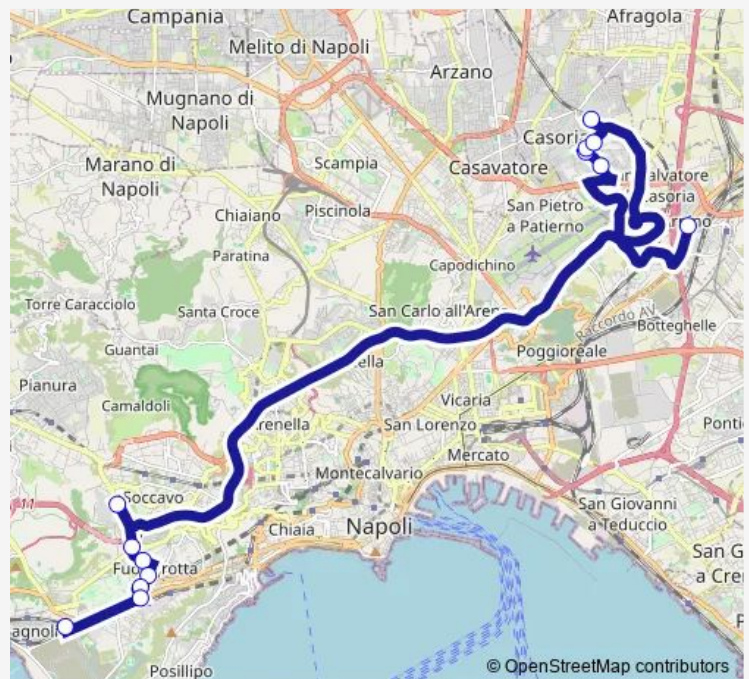

Napoli - Via G. Battista Marino , edicola

Napoli - P.le Tecchio , Stazione Mostra

Via Diocleziano alt. Tecchio

Via Nuova Agnano Università

### Route schedule

Casoria - Via Nazionale Puglie , P.co Platani — Via Nuova Agnano Università

Monday 07:00

Tuesday 07:00

Wednesday 07:00

Thursday 07:00

Friday 07:00

Saturday 07:00

### Route info

Direction: Casoria - Via Nazionale Puglie , P.co Platani

Stops: 13

Trip Duration: 1 hour 10 min

932 — Acerra - Casalnuovo - Casoria (Cittadella) - Monte Sant'Angelo

## Route info

Direction: Via Nuova Agnano Università

Stops: 14

Trip Duration: 1 hour 20 min

932 Bus time schedules and route maps are available in an offline PDF at busmaps.com. Use the busmaps.com website to see live bus times, train schedule or subway schedule, and step-by-step directions for all public transit in Naples