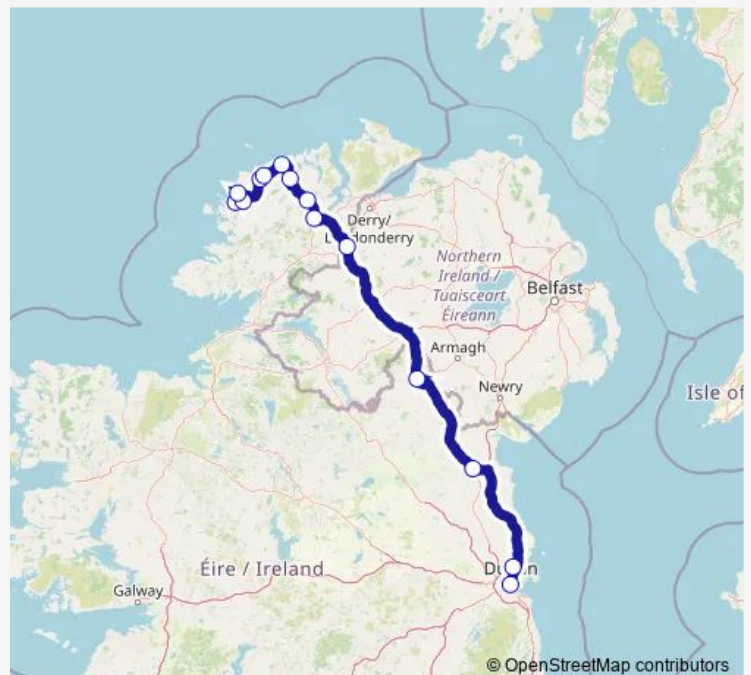

Thursday 06:45-15:30

Friday 06:45-15:30

Saturday 06:45-15:30

Sunday 06:45-16:45

Route info

Direction: Anagaire

Stops: 14

Trip Duration: 5 hour 25 min

Ardee Bypass

Monaghan N54

Lifford

Letterkenny Bus Station

Kilmacrennan

Creelough

Dunfanaghy

An Fál Carrach