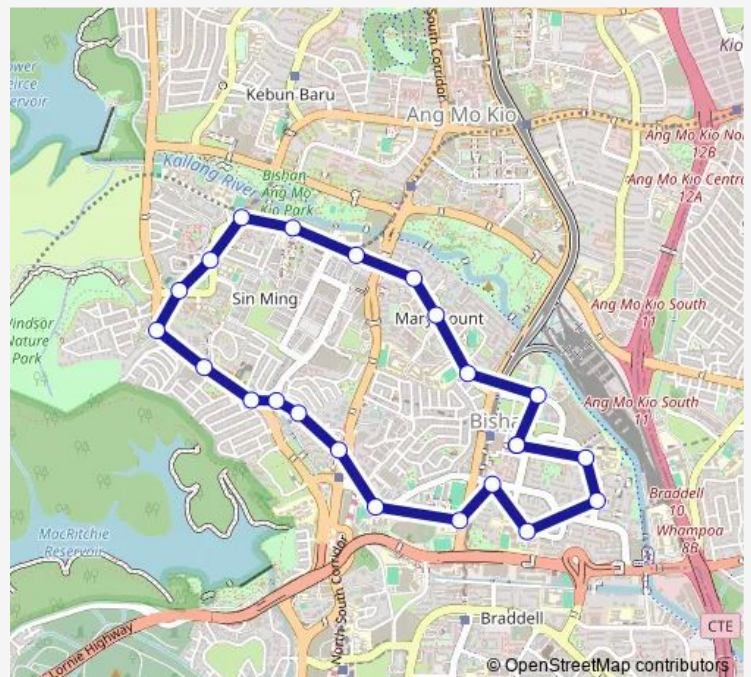

Bus 410g

[Go to website](#)

Direction

undefined — undefined

0 stops

[Open route schedule](#)

Route schedule

undefined — undefined

Monday 05:45

Tuesday 05:45

Wednesday 05:45

Thursday 05:45

Friday 05:45

Saturday 05:45

Sunday 05:45

Route info

Direction:

Stops: 0

Trip Duration: – min

■ 410g