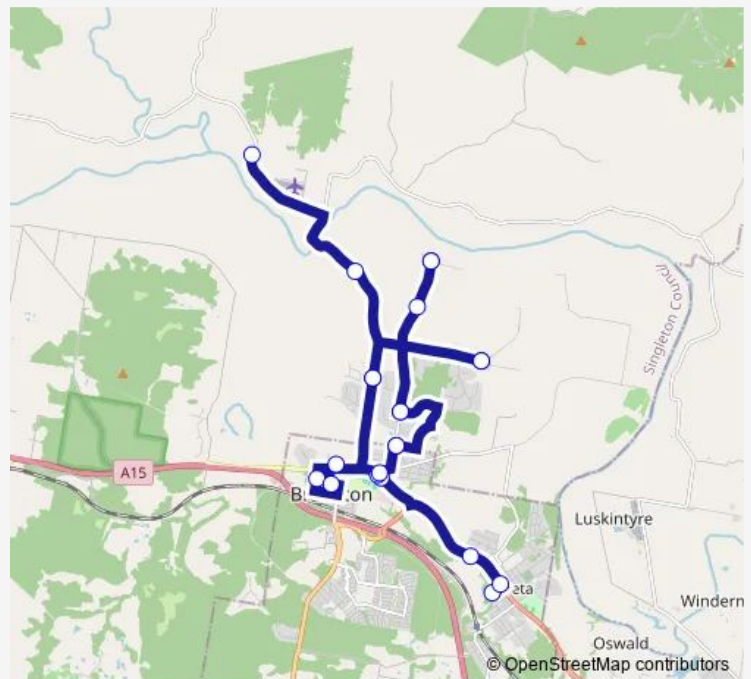

School Bus 2442 Greta PS to East Branxton

[Go to website](#)

Direction

Greta Public School, Wyndham St — Hillview Rd Before McMullins Rd (Hail And Ride)

22 stops

[Open route schedule](#)

- Greta Public School, Wyndham St
- Greta Hotel, High St
- New England Hwy Opp Oxford St
- Branxton War Memorial Baths, New England Hwy
- Miller Park Sports Club, New England Hwy
- Station St Opp Rosary Park Catholic School
- Branxton Public School, King St
- Elderslie Rd After Radford Pwy
- 841 Elderslie Rd (Hail And Ride)
- 357 McMullins Rd
- McMullins Rd At Summer Hill Rd (Hail And Ride)
- Rusty Lane At Rusty Lane North Arm (Hail And Ride)
- Brokenback Rd At McMullins Rd (Hail And Ride)
- Hillview Rd Before McMullins Rd (Hail And Ride)
- Wyndham St Opp Lions Park
- John Rose Oval, John Rose Av
- Elderslie Rd After Radford Pwy
- 458 Elderslie Rd (Hail And Ride)
- McMullins Rd At Summer Hill Rd (Hail And Ride)
- Rusty Lane At Rusty Lane North Arm (Hail And Ride)
- Brokenback Rd At McMullins Rd (Hail And Ride)

Route schedule

Greta Public School, Wyndham St — Hillview Rd Before McMullins Rd (Hail And Ride)

Monday	14:57
Tuesday	14:57
Wednesday	14:57
Thursday	14:57
Friday	14:57
Saturday	—
Sunday	—

Route info

Direction: Greta Public School, Wyndham St

Stops: 22

Trip Duration: 1 hour 57 min

2442 — Greta PS to East Branxton

Hillview Rd Before McMullins Rd (Hail And Ride)

2442 School Bus time schedules and route maps are available in an offline PDF at busmaps.com. Use the busmaps.com website to see live bus times, train schedule or subway schedule, and step-by-step directions for all public transit in North Rothbury

The schedule is provided in the local timezone. Times with "(+1)" indicate departures on the next day.

PDF file created on 2025-01-16

2024 BusMaps.com - All Rights Reserved