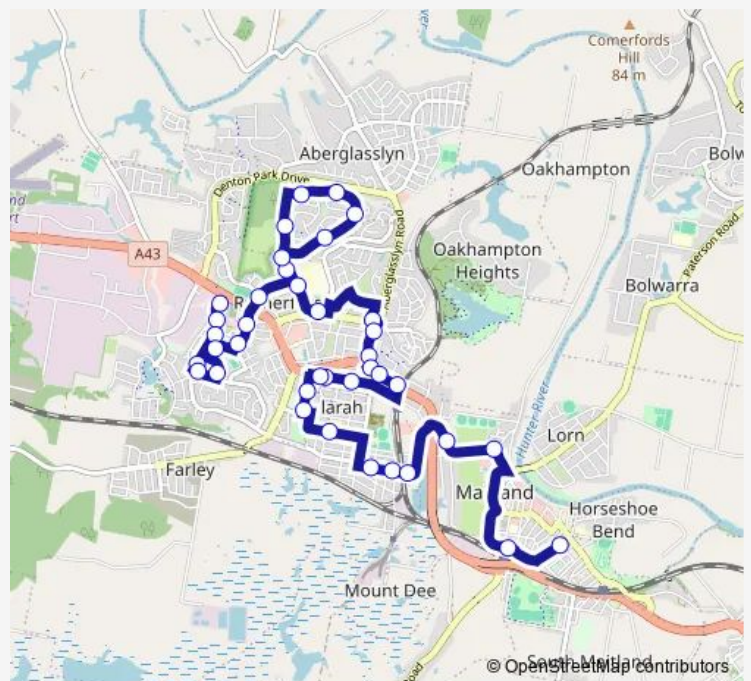

School Bus 2192 Rutherford to St Johns Ps

[Go to website](#)

Direction

Regiment Rd At Alvira Cl — St John The Baptist Primary School, Victoria St

38 stops

[Open route schedule](#)

- Regiment Rd At Alvira Cl
- Regiment Rd At Buffier Cres
- Regiment Rd Before Logan Rd
- Regiment Rd Opp Marlborough St
- Brigantine St After Regiment Rd
- Garwood St Opp Tabor Cl
- Belmar St Opp Ashland Cl
- Harvey Rd Opp Enright St
- Scobie Barracks, Harvey Rd
- Norm Chapman Oval, Dunkley St
- Weblands St Opp Maitland Baptist Church
- Weblands St After Bairds Cl
- Budgerie Dr After Payalla Av
- Budgerie Dr At Peppertree Cct
- Budgerie Dr After Blueberry Pl
- Budgerie Dr After Appletree Av
- Weblands St Before Budgerie Dr
- Rutherford Public School, Weblands St
- Alexandra Av After Weblands St
- Alexandra Av At Endeavour St
- Aberglasslyn Rd Opp Third Av

Route schedule

Regiment Rd At Alvira Cl — St John The Baptist Primary School, Victoria St

Monday	08:25
Tuesday	08:25
Wednesday	08:25
Thursday	08:25
Friday	08:25
Saturday	—
Sunday	—

Route info

Direction: Regiment Rd At Alvira Cl

Stops: 38

Trip Duration: 0 hour 35 min

2192 — Rutherford to St Johns Ps

Aberglasslyn Rd At Queen St

New England Hwy At Aberglasslyn Rd

New England Hwy Opp South St

New England Hwy At John St

Gillies St At Brooks St

Gillies St At Young St

St Paul's Primary School, Gillies St

Verge St At Taree Av

Verge St At Goodlet St

Telarah Public School, Raymond St

Telarah St Opp Telarah Gospel Hall

Telarah St At Elizabeth St

Telarah St At Margaret St