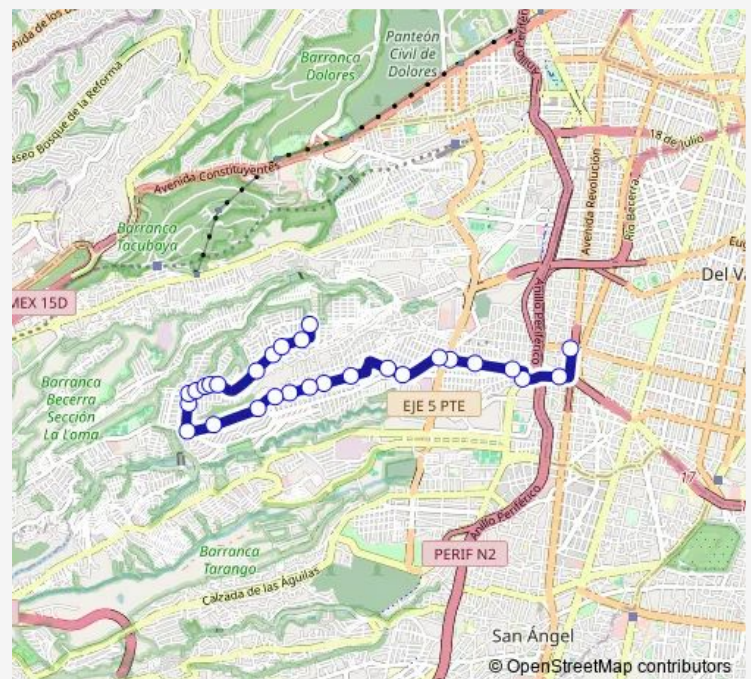

### Route schedule

Benvenuto Cellini y Av. Revolución — Adolfo López Mateos

Monday 00:00

Tuesday 00:00

Wednesday 00:00

Thursday 00:00

Friday 00:00

Saturday 00:00

### Route info

Direction: Benvenuto Cellini y Av. Revolución

Stops: 28

Trip Duration: 0 hour 39 min

119-B — Presidentes - Metro Mixcoac

Puerto Loreto

Puerto Escondido

Thomas Jefferson

Thomas Jefferson

Abraham Lincoln

Hacienda de Guadalupe

Puerto Mazatlán

Puerto de Veracruz

Av. Santa Lucia

Estribo

Trovador

## Route schedule

Manuel Avila Camacho — Benvenuto Cellini y Av. Revolución

Monday 00:00

Tuesday 00:00

Wednesday 00:00

Thursday 00:00

Friday 00:00

Saturday 00:00