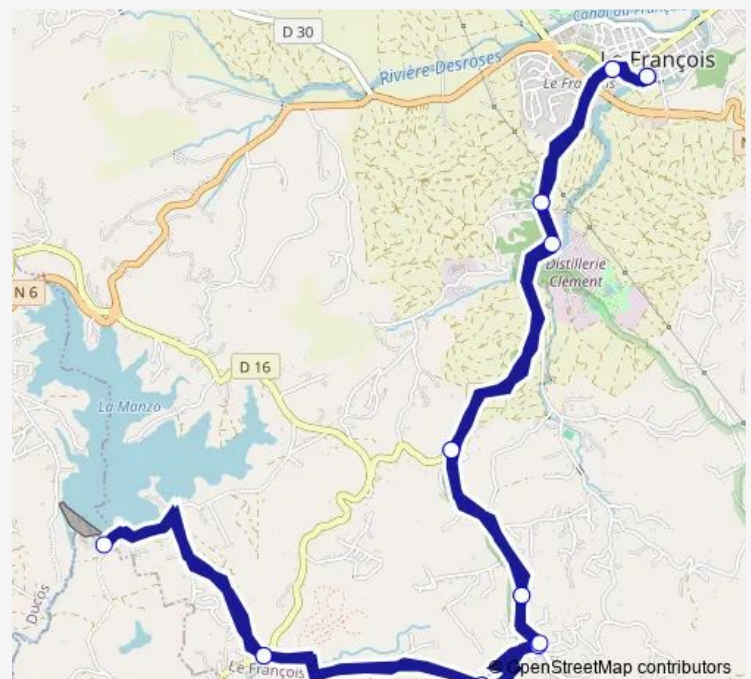

Le Francois - Gare routière

### Route schedule

Le Francois - Gare routière — Le Francois - Gare routière

Monday 05:30-18:30

Tuesday 05:30-18:30

Wednesday 05:30-18:30

Thursday 05:30-18:30

Friday 05:30-18:30

Saturday 05:30-13:30

Sunday 05:30-11:00

### Route info

Direction: Le Francois - Gare routière

Stops: 18

Trip Duration: 0 hour 50 min

Ligne 55b Bus time schedules and route maps are available in an offline PDF at [busmaps.com](https://busmaps.com). Use the [busmaps.com](https://busmaps.com) website to see live bus times, train schedule or subway schedule, and step-by-step directions for all public transit in Fort-de-France