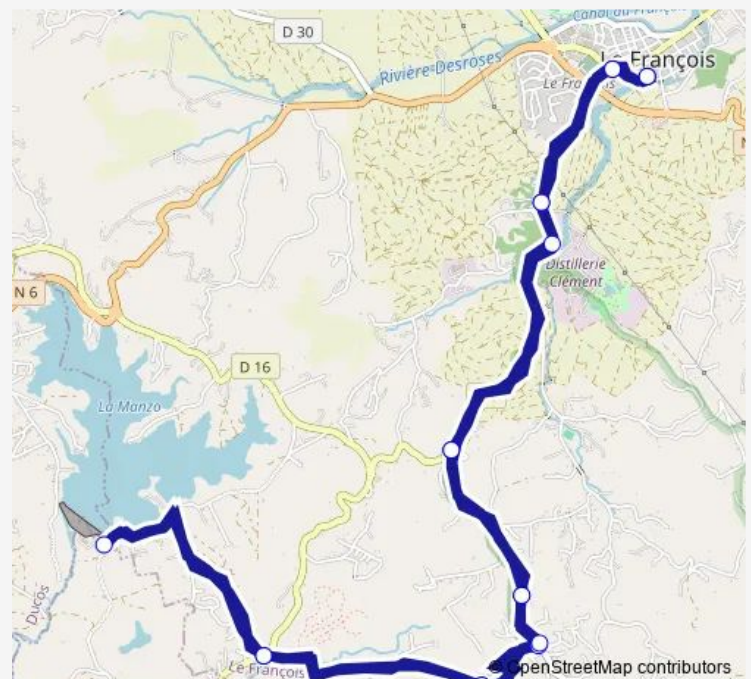

Direction

Le Francois - Gare routière — Le Francois - Gare routière

18 stops

[Open route schedule](#)

Le Francois - Gare routière

Le Francois - BNP/Cimetière/Marché

Le Francois - Lot. Derrière Bois

Le Francois - Habitation Clément

Le Francois - Rivière Bambou

Le Francois - Manzo

Le Francois - Rivière Bambou

Le Francois - Fond Giromon

Le Francois - Foyer Rural

Le Francois - Bissette

Le Francois - Lot. Derrière Bois

Le Francois - BNP/Cimetière/Marché

Le Francois - Gare routière

Route schedule

Le Francois - Gare routière — Le Francois - Gare routière

Monday 05:30-18:30

Tuesday 05:30-18:30

Wednesday 05:30-18:30

Thursday 05:30-18:30

Friday 05:30-18:30

Saturday 05:30-13:30

Sunday 05:30-11:00

Route info

Direction: Le Francois - Gare routière

Stops: 18

Trip Duration: 0 hour 50 min

Ligne 55b Bus time schedules and route maps are available in an offline PDF at busmaps.com. Use the busmaps.com website to see live bus times, train schedule or subway schedule, and step-by-step directions for all public transit in Fort-de-France