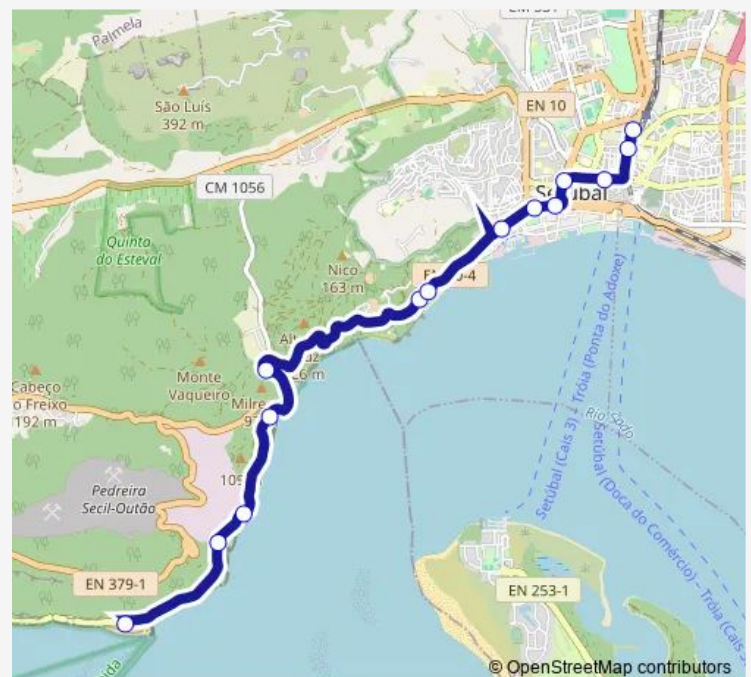

Albarquel (N10-4)

Comenda (Parque Merendas)

Rasca (Ecoparque)

Sécil

Outão X

Praia DA Figueirinha

Route schedule

Avenida dos Ciprestes (ITS) P1 — Praia DA Figueirinha

Monday 10:00-16:15

Tuesday 10:00-16:15

Wednesday 10:00-16:15

Thursday 10:00-16:15

Friday 10:00-16:15

Saturday 10:00-16:15

Sunday 10:00-16:15

Route info

Direction: Avenida dos Ciprestes (ITS) P1

Stops: 14

Trip Duration: 0 hour 35 min

Direction

Praia DA Figueirinha — Avenida dos Ciprestes (ITS) P2

14 stops

[Open route schedule](#)

Praia DA Figueirinha

Direction: Praia DA Figueirinha

Stops: 14

Trip Duration: 0 hour 35 min

4472 Bus time schedules and route maps are available in an offline PDF at busmaps.com. Use the busmaps.com website to see live bus times, train schedule or subway schedule, and step-by-step directions for all public transit in Setubal