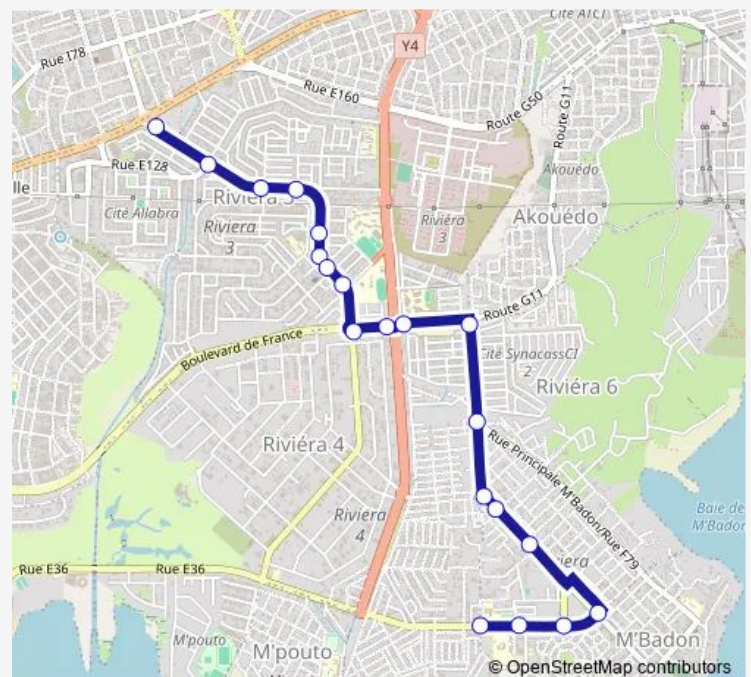

### Direction

Gare Wôro-Wôrô 9 Kilo — Ecole Libanaise

20 stops

[Open route schedule](#)

Gare Wôro-Wôrô 9 Kilo

Pharmacie St Agathe

Pharmacie Saint-Pierre des Rosées

Glacier

### Route schedule

Gare Wôro-Wôrô 9 Kilo — Ecole Libanaise

Monday 06:00

Tuesday 06:00

Wednesday 06:00

Thursday 06:00

Friday 06:00

Saturday 06:00

### Route info

Direction: Gare Wôro-Wôrô 9 Kilo

Stops: 20

Trip Duration: 0 hour 18 min

woro woro : 9 kilo ↔ Ecole libanaise

## Direction

Mosquee Ciad — Gare Wôro-Wôrô 9 Kilo

21 stops

[Open route schedule](#)

Mosquee Ciad

Pharmacie M'Pouto

Rue Filaho

Ecole Libanaise