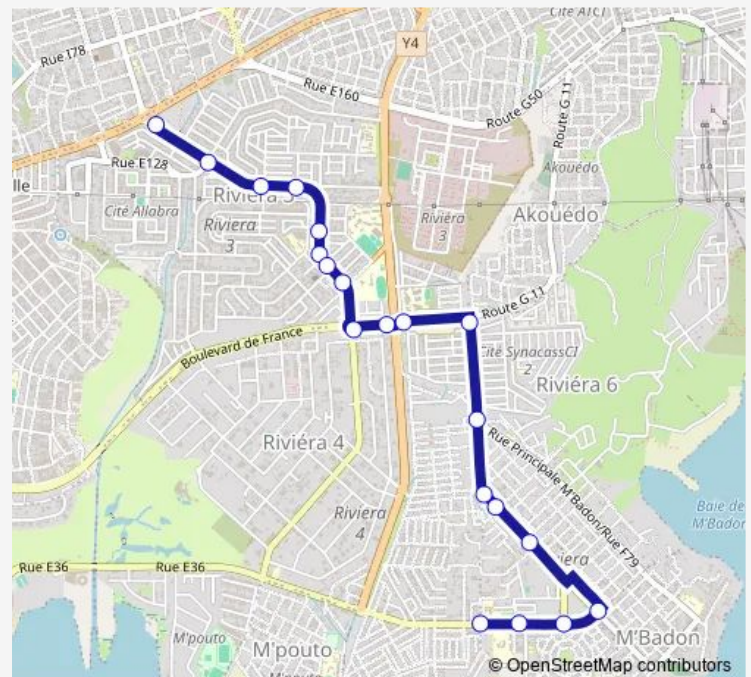

Direction

Gare Wôro-Wôrô 9 Kilo — Ecole Libanaise

20 stops

[Open route schedule](#)

Gare Wôro-Wôrô 9 Kilo

Pharmacie St Agathe

Pharmacie Saint-Pierre des Rosées

Glacier

Route schedule

Gare Wôro-Wôrô 9 Kilo — Ecole Libanaise

Monday 06:00

Tuesday 06:00

Wednesday 06:00

Thursday 06:00

Friday 06:00

Saturday 06:00

Sunday 06:00

Route info

Direction: Gare Wôro-Wôrô 9 Kilo

Stops: 20

Trip Duration: 0 hour 18 min

woro woro : 9 kilo ↔ Ecole libanaise

Direction

Mosquee Ciad — Gare Wôro-Wôrô 9 Kilo

21 stops

[Open route schedule](#)

Mosquee Ciad

Pharmacie M'Pouto

Rue Filaho

Ecole Libanaise

Mosquée Cité Eden

Carrefour M'Badon