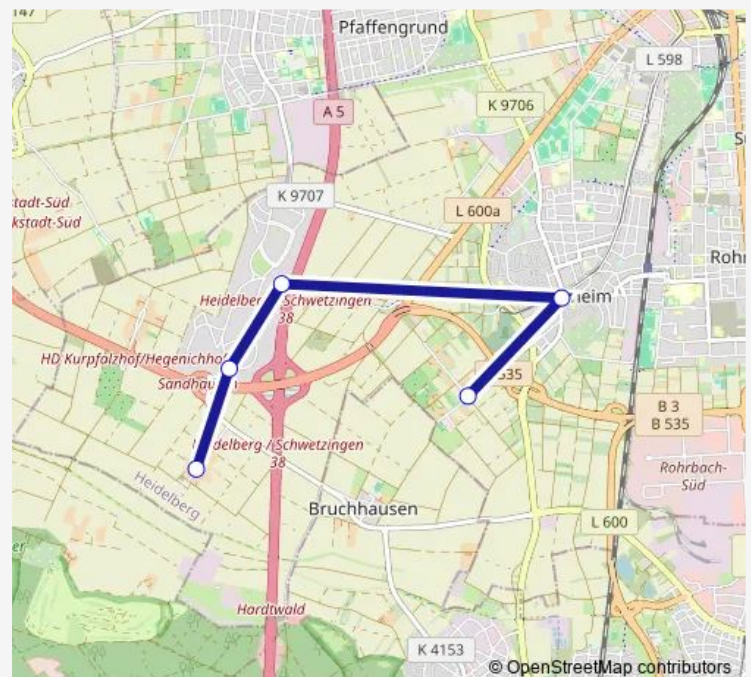

### Direction

Heidelberg, Neurott — Heidelberg, Hauptbahnhof

4 stops

[Open route schedule](#)

Heidelberg, Neurott

HD, Patrick-Henry-Village Süd

Kirchheim, Rathaus

Heidelberg, Hauptbahnhof

### Route schedule

Heidelberg, Neurott — Heidelberg, Hauptbahnhof

Monday	23:43-02:45 <sup>+1</sup>
Tuesday	23:43-02:45 <sup>+1</sup>
Wednesday	23:43-02:45 <sup>+1</sup>
Thursday	23:43-02:45 <sup>+1</sup>
Friday	23:43-02:45 <sup>+1</sup>
Saturday	23:43-02:45 <sup>+1</sup>
Sunday	23:43-02:50 <sup>+1</sup>

### Route info

Direction: Heidelberg, Neurott

Stops: 4

Trip Duration: 0 hour 22 min

■ RNV 1011

BusMaps

## Direction

Heidelberg, Neurott — Kirchheim, Kirchheimer Hof

5 stops

[Open route schedule](#)

Heidelberg, Neurott

HD, Patrick-Henry-Village Süd

Heidelb. Patrick-Henry-Village

Kirchheim, Rathaus