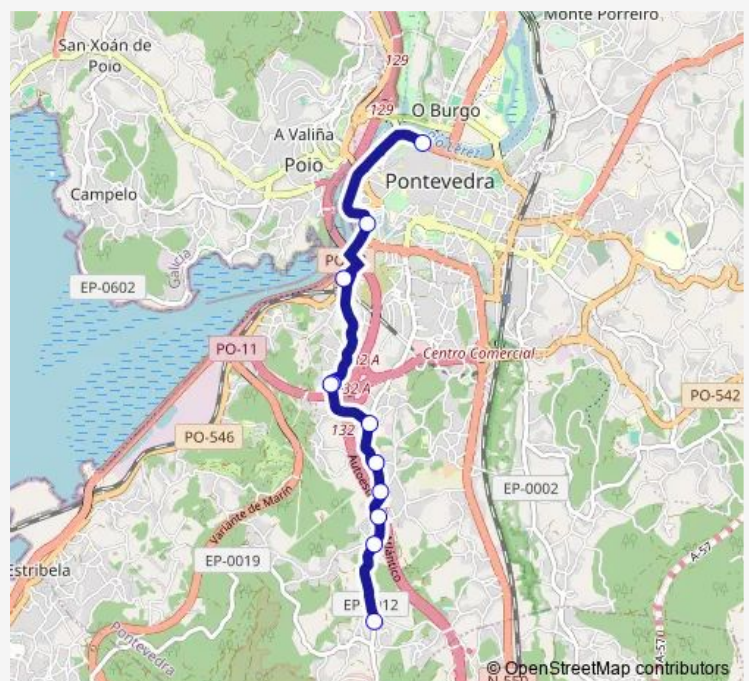

Bus XG628012 Birrete-Xistro-Ruibal-Ponte do Burgo/Praza de Abastos

[Go to website](#)

Direction

Birrete — Ponte Do Burgo / Praza de

11 stops

[Open route schedule](#)

Birrete

Carramal

Ponte Do Burgo / Praza de

Route schedule

Birrete — Ponte Do Burgo / Praza de

Monday	09:40
Tuesday	09:40
Wednesday	09:40
Thursday	09:40
Friday	09:40
Saturday	—
Sunday	—

Route info

Direction: Birrete

Stops: 11

Trip Duration: 0 hour 15 min

XG628012 — Birrete-Xistro-Ruibal-Ponte do Burgo/ Praza de Abastos

XG628012 Bus time schedules and route maps are available in an offline PDF at busmaps.com. Use the busmaps.com website to see live bus times, train schedule or subway schedule, and step-by-step directions for all public transit in Pontevedra