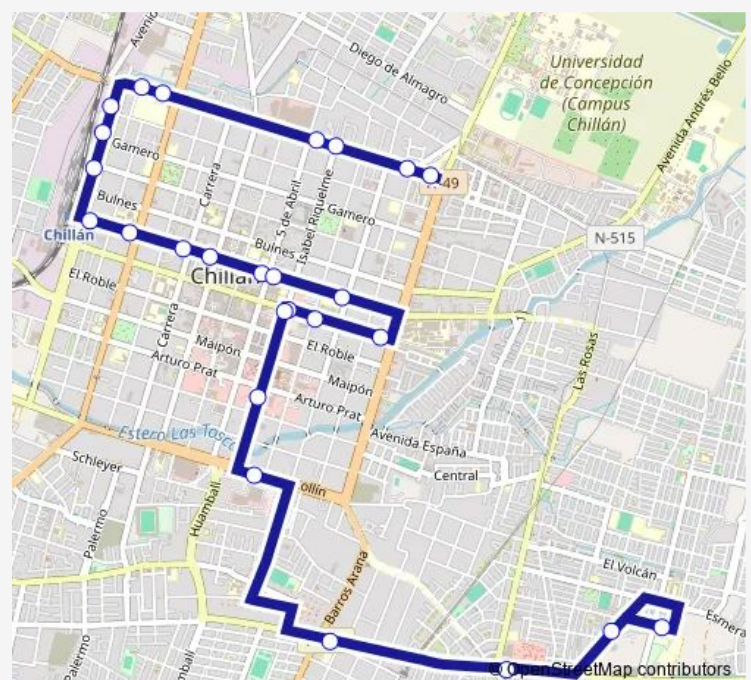

Av. Ecuador / Av. Brasil

Av. Ecuador / Av. Brasil

Av. Brasil / Itata

Av. Brasil / Gamero

Av. Brasil / Bulnes

Libertad / Rosas

Libertad / Av. Bernardo O Higgins

Libertad / Carrera

Isabel Riquelme / EL Roble

Route schedule

Av. Ecuador / Av. O Higgins — Monterrico / Volcan Sierra Nevada

Monday 07:15-21:17

Tuesday 07:15-21:17

Wednesday 07:15-21:17

Thursday 07:15-21:17

Friday 07:15-21:17

Saturday 07:15-21:17

Sunday 07:15-21:17

Route info

Direction: Av. Ecuador / Av. O Higgins

Stops: 26

Trip Duration: 0 hour 29 min

C13_R — Comercial Rosita Ohiggins

Av. Collin / Sargento Aldea

Alonso DE Ercilla / Colocolo

Alonso DE Ercilla / LOS Puelches

LOS Andes / Cerro Torres DEL Paine

Monterrico / Volcan Sierra Nevada

C13_R Bus time schedules and route maps are available in an offline PDF at busmaps.com. Use the busmaps.com website to see live bus times, train schedule or subway schedule, and step-by-step directions for all public transit in Chillan