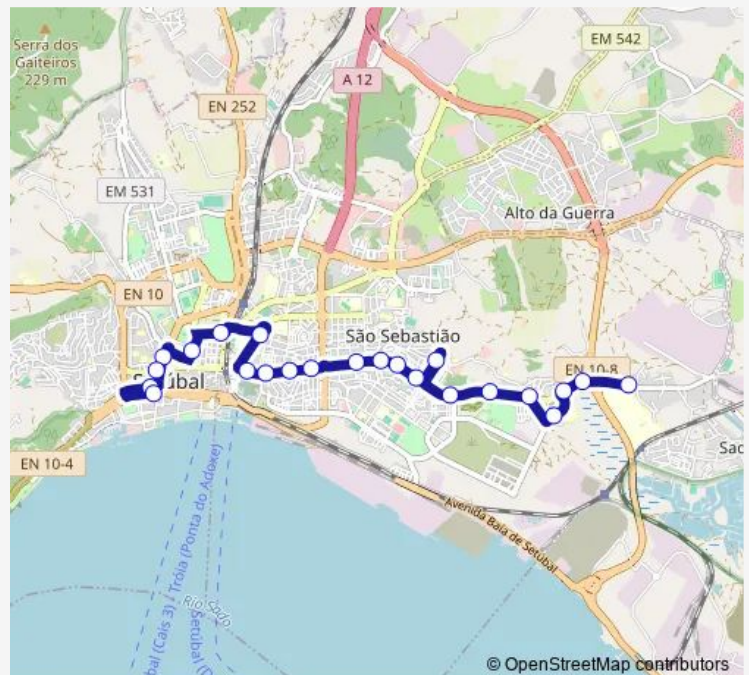

Route schedule

Alto Estefanilha (Ips) — Setúbal (AV Luísa Todi) LGO Jesus

Monday	08:30-17:05
Tuesday	08:30-17:05
Wednesday	08:30-17:05
Thursday	08:30-17:05
Friday	08:30-17:05
Saturday	—
Sunday	—

Route info

Direction: Alto Estefanilha (Ips)

Stops: 23

Trip Duration: 0 hour 25 min

4406 — Setúbal (Politécnico) - Setúbal (Mercado)

Avenida Luísa Todi (Largo do Carmo)

Setúbal (AV Luísa Todi) LGO Jesus

Direction

Setúbal (AV Luísa Todi) LGO Jesus — Alto Estefanilha (Ips)

20 stops

[Open route schedule](#)

Setúbal (AV Luísa Todi) LGO Jesus

Avenida 22 de Dezembro 52

Setúbal (AV 5 Outubro 136)

Avenida 5 de Outubro 31

Avenida Manuel Maria Portela Frente 77

Setúbal (AV Bento Gonç)Centro Comercial

Sunday —

Route info

Direction: Setúbal (AV Luísa Todi) LGO Jesus

Stops: 20

Trip Duration: 0 hour 25 min

4406 Bus time schedules and route maps are available in an offline PDF at busmaps.com. Use the busmaps.com website to see live bus times, train schedule or subway schedule, and step-by-step directions for all public transit in Setubal