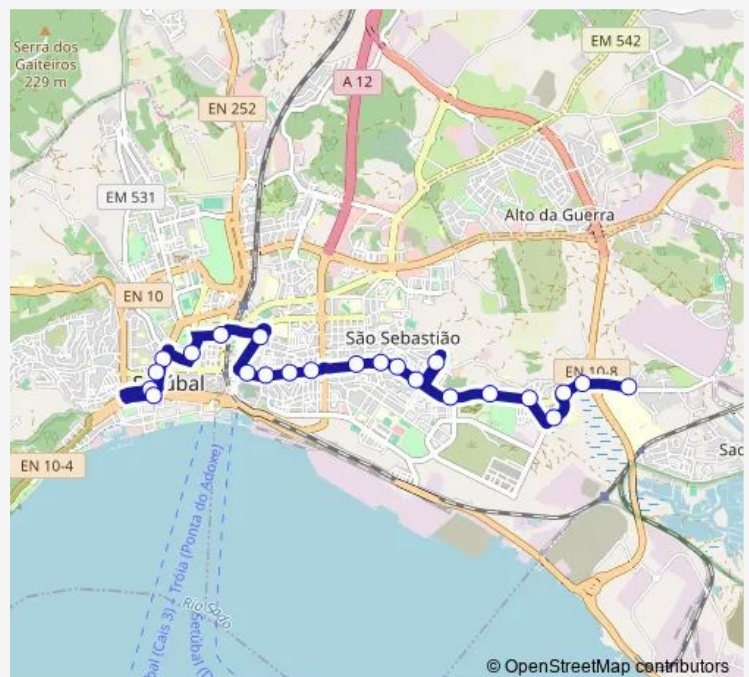

Route schedule

Alto Estefanilha (Ips) — Setúbal (AV Luísa Todi) LGO Jesus

Monday	08:30-17:05
Tuesday	08:30-17:05
Wednesday	08:30-17:05
Thursday	08:30-17:05
Friday	08:30-17:05
Saturday	—
Sunday	—

Route info

Direction: Alto Estefanilha (Ips)

Stops: 23

Trip Duration: 0 hour 25 min

4406 — Setúbal (Politécnico) - Setúbal (Mercado)

Avenida Luísa Todi (Largo do Carmo)

Setúbal (AV Luísa Todi) LGO Jesus

Direction

Setúbal (AV Luísa Todi) LGO Jesus — Alto Estefanilha (Ips)

20 stops

[Open route schedule](#)

Setúbal (AV Luísa Todi) LGO Jesus

Avenida 22 de Dezembro 52

Setúbal (AV 5 Outubro 136)

Avenida 5 de Outubro 31

Avenida Manuel Maria Portela Frente 77

Setúbal (AV Bento Gonç)Centro Comercial

Sunday —

Route info

Direction: Setúbal (AV Luísa Todi) LGO Jesus

Stops: 20

Trip Duration: 0 hour 25 min

4406 Bus time schedules and route maps are available in an offline PDF at busmaps.com. Use the busmaps.com website to see live bus times, train schedule or subway schedule, and step-by-step directions for all public transit in Setubal