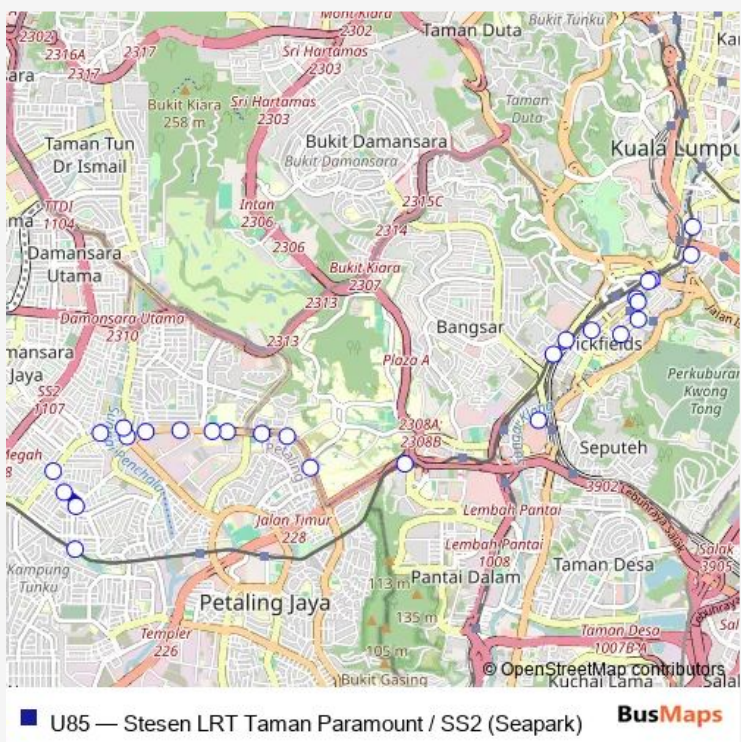

Bus U85 Stesen LRT Taman Paramount / SS2 (Seapark)

[Go to website](#)

Direction
 HAB Pasar Seni, Platform C — Stesen LRT Paramount
 27 stops
[Open route schedule](#)

- HAB Pasar Seni, Platform C
- Public Bank, Jalan Syed Putra
- Petronas Brickfields, Jalan Tun Sambanthan
- Jalan Tun Sambanthan (Padang Ymca)
- Jalan Tun Sambanthan (Mobil)
- Ymca, Jalan Tun Sambanthan 4
- SRK (P) Methodist, Jalan Sultan Abdul Samad
- Palm Court (Stop 2), Jalan Sultan Abdul Samad
- Sri Kota, Jalan Travers
- (Opp.) Klinik Nathan, Jalan Bangsar
- Stesen LRT Bangsar (opp.), Jalan Bangsar
- Mid Valley North Court, Lingkaran Syed Putra
- Stesen LRT Universiti, Lebuhraya Persekutuan
- Pusat Perubatan Universiti Malaya (opp.), Jalan Universiti
- Intan (opp.), Jalan Universiti
- SMK Sultan Abdul Samad, Jalan Universiti
- Kementerian Kesihatan, Jalan Universiti
- Kolej UIA (opp.), Jalan Universiti
- Utar / Jaya One, Jalan Universiti
- Kolej Damansara Utama, Jalan Universiti
- Menara Merais, Jalan 19/3

Route schedule
 HAB Pasar Seni, Platform C — Stesen LRT Paramount

Monday	06:00
Tuesday	06:00
Wednesday	06:00
Thursday	06:00
Friday	06:00
Saturday	06:00
Sunday	06:00

Route info
 Direction: HAB Pasar Seni, Platform C
 Stops: 27
 Trip Duration: 17 hour 0 min

Friday 06:00

Saturday 06:00

Sunday 06:00

Route info

Direction: Stesen LRT Paramount

Stops: 29

Trip Duration: 17 hour 0 min

Jalan Tun Tan Cheng Lock (Restoran)

Kota Raya, Jalan Petaling

Jalan Tun H. S. Lee (Tokong Cina)

Jalan Tun H. S. Lee (Kuil Hindu)

HAB Pasar Seni, Platform C

U85 Bus time schedules and route maps are available in an offline PDF at busmaps.com. Use the busmaps.com website to see live bus times, train schedule or subway schedule, and step-by-step directions for all public transit in Kuala Lumpur