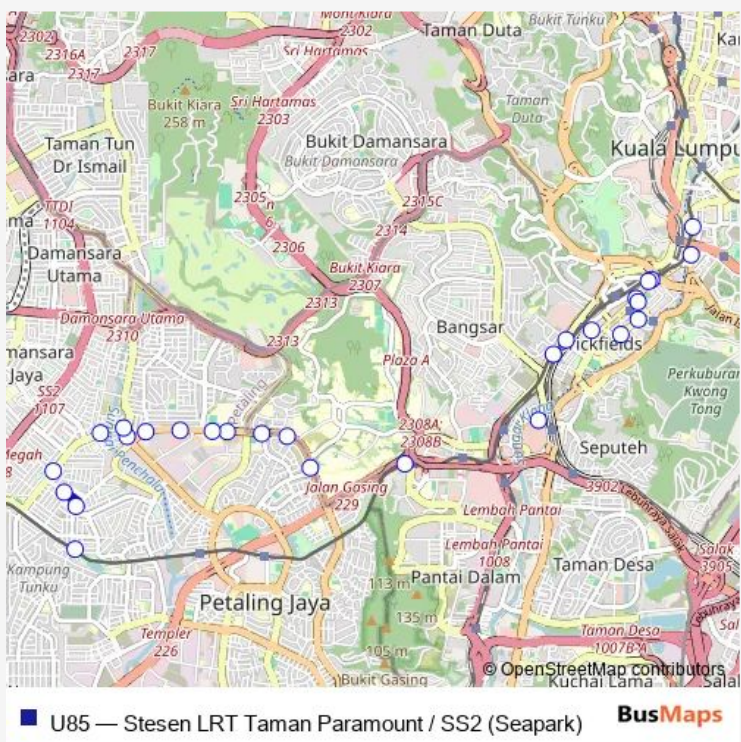

Bus U85 Stesen LRT Taman Paramount / SS2 (Seapark)

[Go to website](#)

Direction
 HAB Pasar Seni, Platform C — Stesen LRT Paramount
 27 stops
[Open route schedule](#)

- HAB Pasar Seni, Platform C
- Public Bank, Jalan Syed Putra
- Petronas Brickfields, Jalan Tun Sambanthan
- Jalan Tun Sambanthan (Padang Ymca)
- Jalan Tun Sambanthan (Mobil)
- Ymca, Jalan Tun Sambanthan 4
- SRK (P) Methodist, Jalan Sultan Abdul Samad
- Palm Court (Stop 2), Jalan Sultan Abdul Samad
- Sri Kota, Jalan Travers
- (Opp.) Klinik Nathan, Jalan Bangsar
- Stesen LRT Bangsar (opp.), Jalan Bangsar
- Mid Valley North Court, Lingkaran Syed Putra
- Stesen LRT Universiti, Lebuhraya Persekutuan
- Pusat Perubatan Universiti Malaya (opp.), Jalan Universiti
- Intan (opp.), Jalan Universiti
- SMK Sultan Abdul Samad, Jalan Universiti
- Kementerian Kesihatan, Jalan Universiti
- Kolej UIA (opp.), Jalan Universiti
- Utar / Jaya One, Jalan Universiti
- Kolej Damansara Utama, Jalan Universiti
- Menara Merais, Jalan 19/3

Route schedule
 HAB Pasar Seni, Platform C — Stesen LRT Paramount

Monday	06:00
Tuesday	06:00
Wednesday	06:00
Thursday	06:00
Friday	06:00
Saturday	06:00
Sunday	06:00

Route info
 Direction: HAB Pasar Seni, Platform C
 Stops: 27
 Trip Duration: 17 hour 0 min

Friday 06:00

Saturday 06:00

Sunday 06:00

Route info

Direction: Stesen LRT Paramount

Stops: 29

Trip Duration: 17 hour 0 min

Jalan Tun Tan Cheng Lock (Restoran)

Kota Raya, Jalan Petaling

Jalan Tun H. S. Lee (Tokong Cina)

Jalan Tun H. S. Lee (Kuil Hindu)

HAB Pasar Seni, Platform C

U85 Bus time schedules and route maps are available in an offline PDF at busmaps.com. Use the busmaps.com website to see live bus times, train schedule or subway schedule, and step-by-step directions for all public transit in Kuala Lumpur