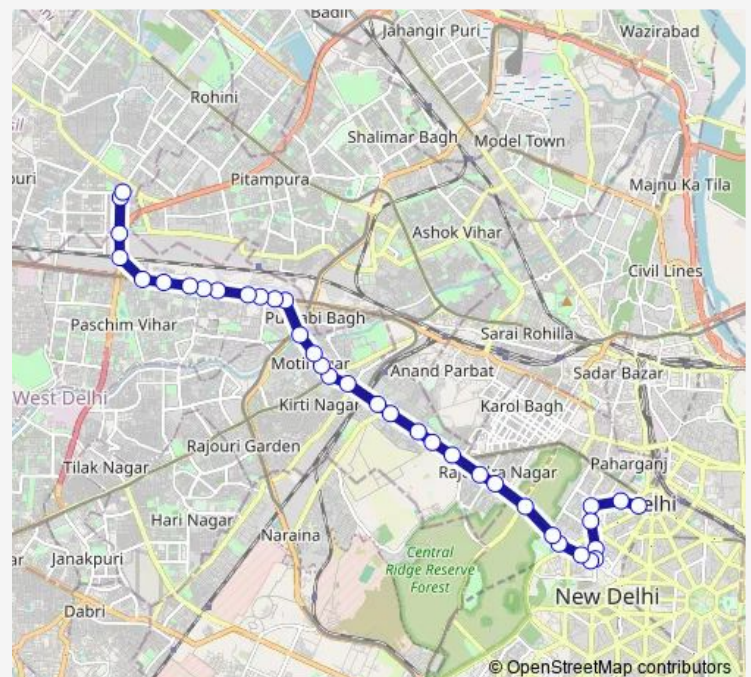

Thursday 07:42-13:55

Friday 07:42-13:55

Saturday 07:42-13:55

Sunday 07:42-13:55

Route info

Direction: Shivaji Stadium Terminal

Stops: 36

Trip Duration: 1 hour 9 min