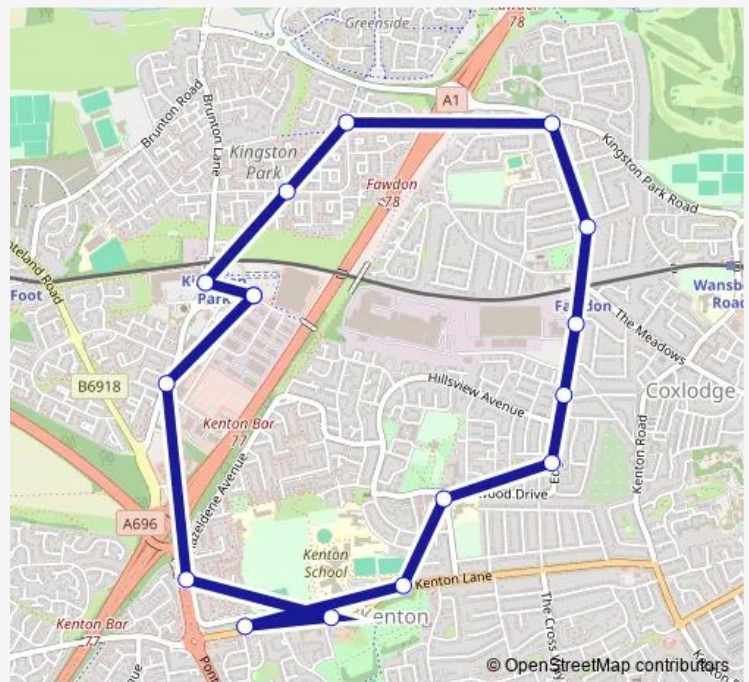

### Route schedule

Kingston Park Tesco Extra — Kingston Park Tesco Extra

Monday 11:00-13:00

Tuesday 11:00-13:00

Wednesday 11:00-13:00

Thursday 11:00-13:00

Friday 11:00-13:00

Saturday 11:00-13:00

### Route info

Direction: Kingston Park Tesco Extra

Stops: 14

Trip Duration: 0 hour 17 min

T123

**Direction**

Kingston Park Tesco Extra — Kingston Park Tesco Extra

31 stops