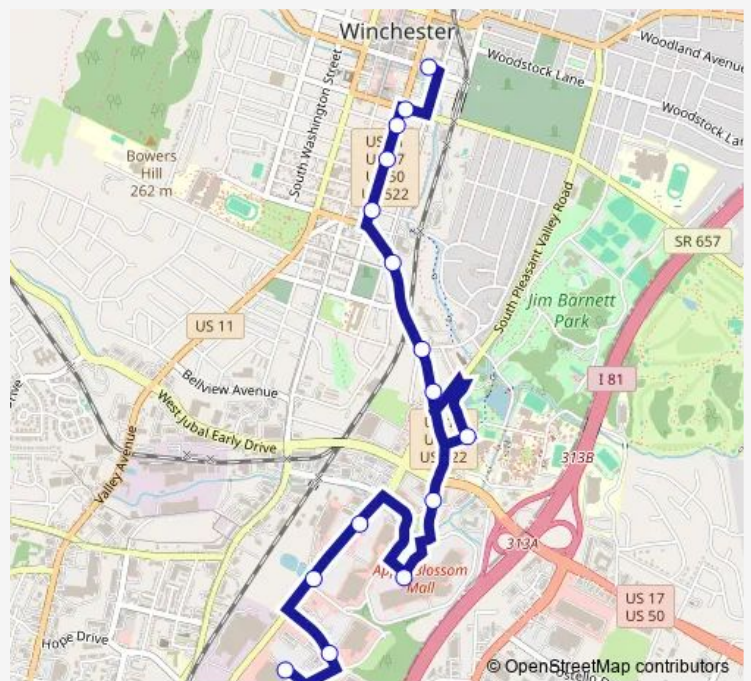

Direction

Wal-Mart - Pharmacy Entrance — Boscawen Transfer Station

15 stops

[Open route schedule](#)

Wal-Mart - Pharmacy Entrance

Adam's Dr - Lowe's

Pleasant Valley Road - Kohl's

Pleasant Valley - Martin's

Cameron & Clifford

Cork & Cameron

Boscawen Transfer Station

Route schedule

Wal-Mart - Pharmacy Entrance — Boscawen Transfer Station

Monday 06:46-19:36

Tuesday 06:46-19:36

Wednesday 06:46-19:36

Thursday 06:46-19:36

Friday 06:46-19:36

Saturday 10:16-16:06

Sunday —

Route info

Direction: Wal-Mart - Pharmacy Entrance

Stops: 15

Trip Duration: 0 hour 17 min

Apple Blossom Mall

Direction

Boscawen Transfer Station — Wal-Mart - Pharmacy Entrance

18 stops

[Open route schedule](#)

Boscawen Transfer Station

Piccadilly - Bank of Clarke County

Braddock & Amherst