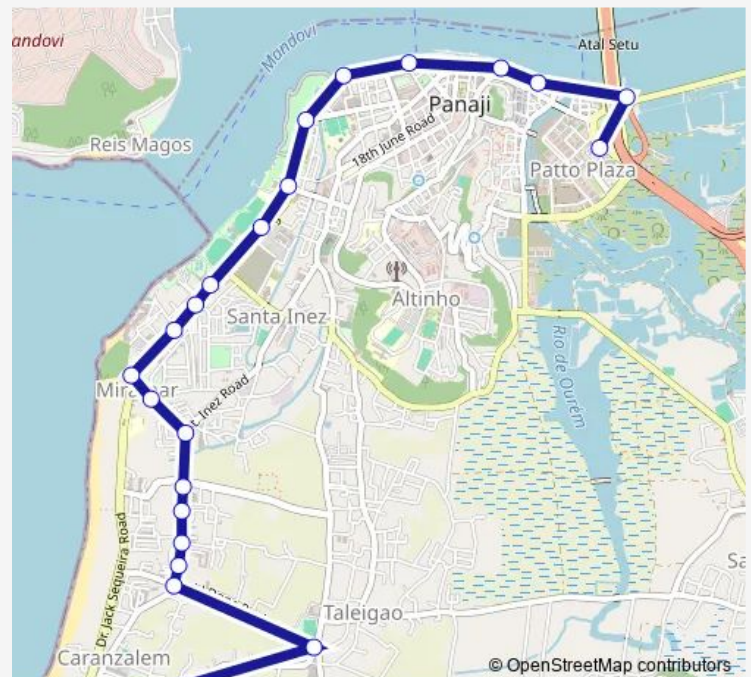

Thursday 07:10-20:10

Friday 07:10-20:10

Saturday 07:10-20:10

Sunday 07:10-20:10

Route info

Direction: Kevnem

Stops: 22

Trip Duration: 0 hour 40 min