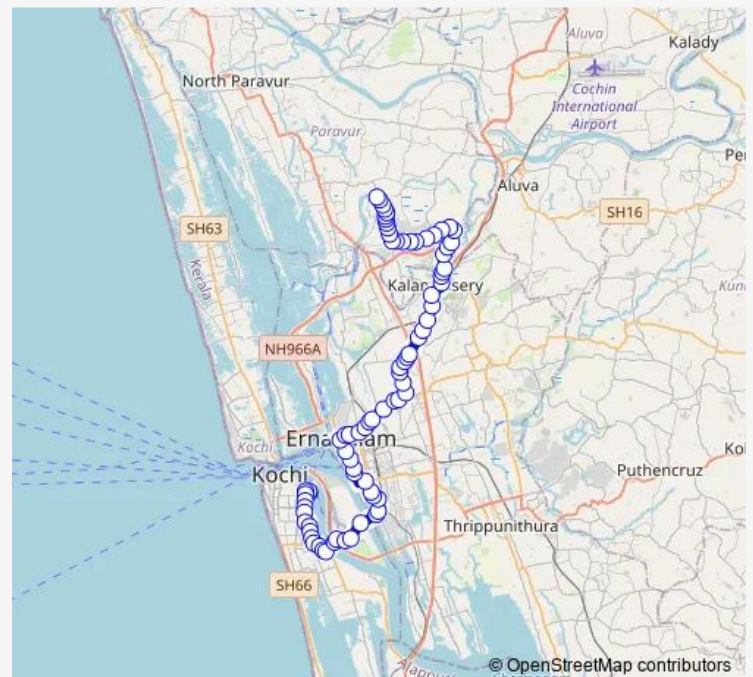

Thursday 06:00

Friday 06:00

Saturday 06:00

Sunday 06:00

Route info

Direction: Mattancherry

Stops: 79

Trip Duration: 1 hour 33 min

Eloor ↔ Mattancherry

Thevara

Atlantis

Cochin Shipyard Main Gate

Ravipuram

Pallimukk

Gandhi Square

Subash Park