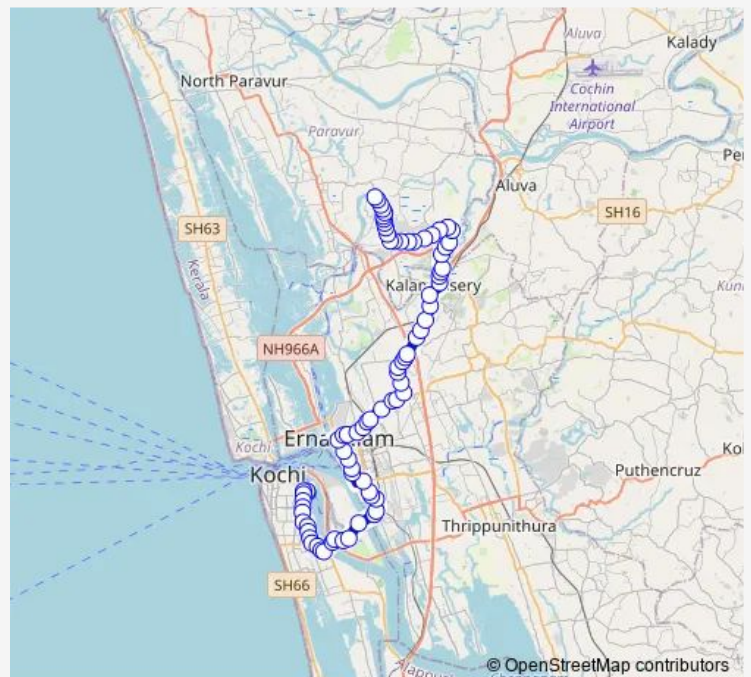

Thursday 06:00

Friday 06:00

Saturday 06:00

Sunday 06:00

Route info

Direction: Mattancherry

Stops: 79

Trip Duration: 1 hour 33 min

■ Eloor ↔ Mattancherry

Thevara

Atlantis

Cochin Shipyard Main Gate

Ravipuram

Pallimukk

Gandhi Square

Subash Park