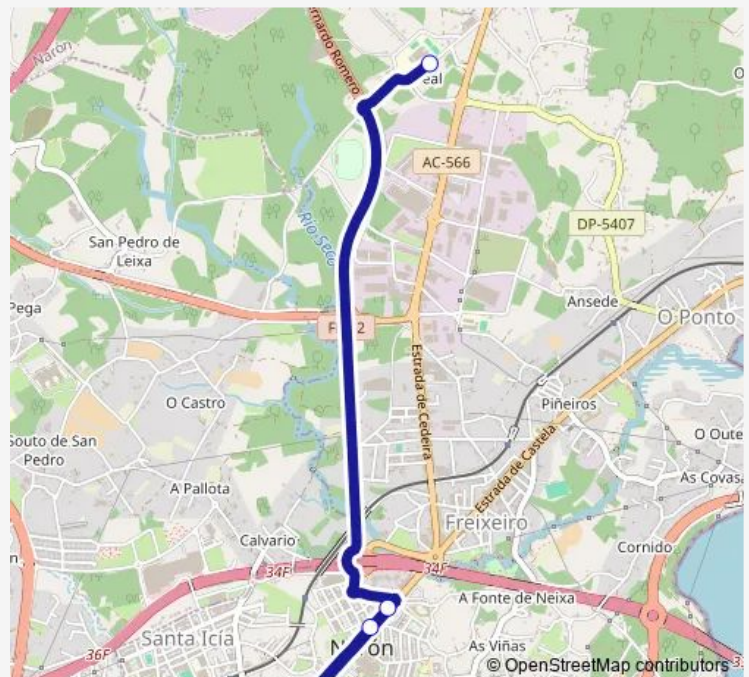

Saturday —

Sunday —

Route info

Direction: CPI do Feal

Stops: 4

Trip Duration: 0 hour 15 min

■ Xg654008 — CPI DO Feal-Galerías Layme

BusMaps

Direction

Galerías Layme — CPI do Feal

4 stops

[Open route schedule](#)

Galerías Layme

Souto Vizoso 4

Estrada Castela313

CPI do Feal

Route schedule

Galerías Layme — CPI do Feal

Monday	08:35-16:05
Tuesday	08:35
Wednesday	08:35-16:05
Thursday	08:35
Friday	08:35
Saturday	—
Sunday	—

Route info

Direction: Galerías Layme

Stops: 4

Trip Duration: 0 hour 15 min