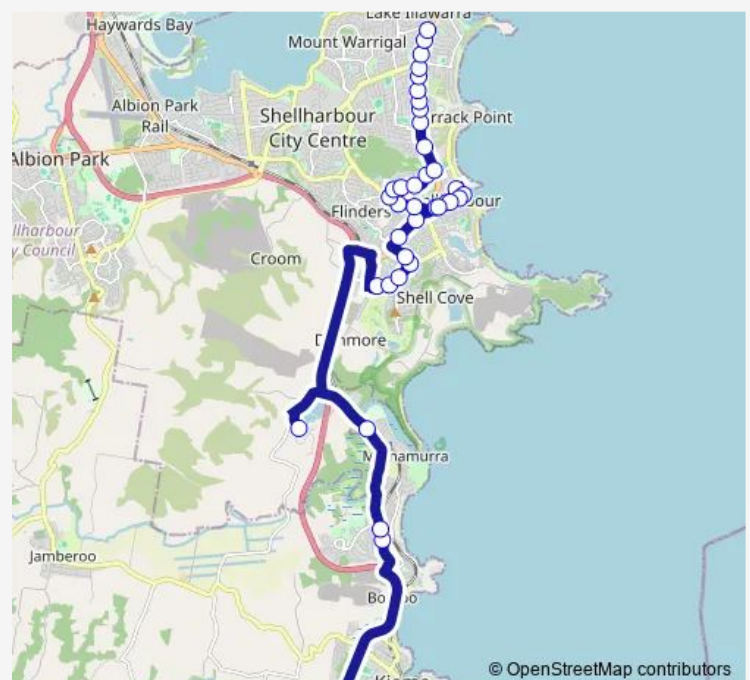

Monday 14:15-15:31

Tuesday 15:31

Wednesday 15:31

Thursday 15:31

Friday 15:31

Saturday —

Sunday —

Route info

Direction: Kiama High School, School Grounds, Shoalhaven St

Stops: 38

Trip Duration: 0 hour 41 min

Shellharbour Workers Club, Wattle Rd

Flinders Reserve, Wattle Rd

Kingdom Hall, Parklands Dr

Ocean Beach Dr After Parklands Dr

Ocean Beach Dr At Evergreen Dr

Ocean Beach Dr After Melia St

Ocean Beach Dr At Sherwood Pl

Shellharbour Rd Opp Amity College

Shellharbour Rd After Woodlands Dr

Shellharbour Rd Opp Barrack Av

Shellharbour Rd After Roberts Av

Sunday —

Route info

Direction: Warilla Grove Shops, Shellharbour Rd

Stops: 39

Trip Duration: 0 hour 36 min

Addison St At Wentworth St

Addison St Before Mary St

Addison St Opp Pioneer Park