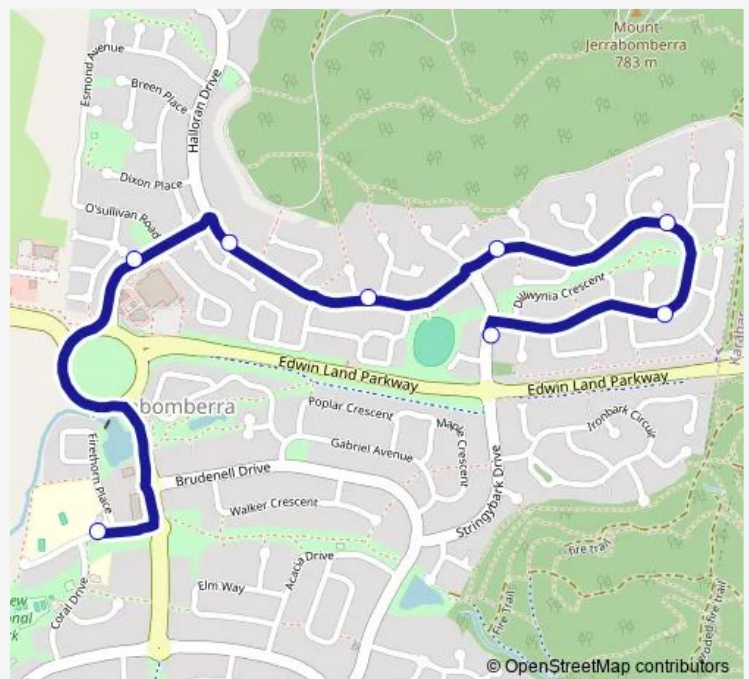

School Bus S138 Jerrabomberra Public to Jerrabomberra Edwin Land Pkwy

[Go to website](#)

Direction

Jerrabomberra Public School, Coachwood Av — Numeralia Dr After Halloran Dr

8 stops

[Open route schedule](#)

- Jerrabomberra Public School, Coachwood Av
- Limestone Dr Opp Jerrabomberra Village Shopping Centre
- Halloran Dr Opp Terrara Cl
- Halloran Dr At Euroka Pl
- Halloran Dr Before Minda Pl
- Halloran Dr At Elaroo Pl
- Halloran Dr Before Pannamena Cres
- Numeralia Dr After Halloran Dr

Route schedule

Jerrabomberra Public School, Coachwood Av — Numeralia Dr After Halloran Dr

Monday	15:10
Tuesday	15:10
Wednesday	15:10
Thursday	15:10
Friday	15:10
Saturday	—
Sunday	—

Route info

Direction: Jerrabomberra Public School, Coachwood Av

Stops: 8

Trip Duration: 0 hour 10 min

S138 School Bus time schedules and route maps are available in an offline PDF at busmaps.com. Use the busmaps.com website to see live bus times, train schedule or subway schedule, and step-by-step directions for all public transit in Canberra