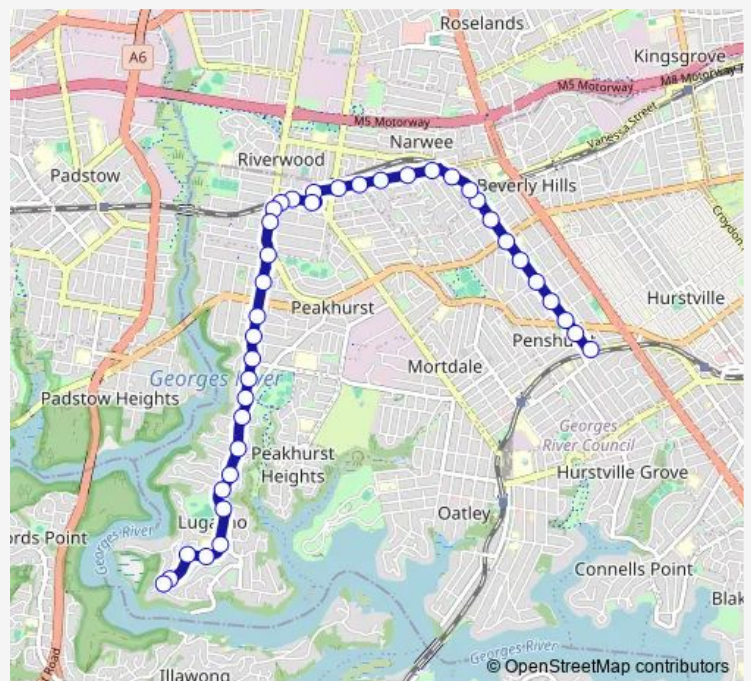

School Bus S138 Penshurst Station to Lugarno

[Go to website](#)

Direction

Penshurst Station, Bridge St — Lugarno Pde Before Elm St

39 stops

[Open route schedule](#)

- Penshurst Station, Bridge St
- Penshurst St At Austral St
- Penshurst St Opp St Declan's Catholic Church
- Penshurst St Opp Clarence St
- Penshurst St At George St
- Penshurst St Opp Young St
- Penshurst St Before Stoney Creek Rd
- Penshurst St At Loader Av
- Penshurst St At Fripp Cres
- Penshurst St Opp Toorak Av
- Bryant St Before Broadarrow Rd
- Broadarrow Rd Opp Narwee Station
- Boardarrow Rd Opp Narwee Public School
- Broadarrow Rd Before Flora St
- Broadarrow Rd At Baumans Rd
- Broadarrow Rd At Mona Rd
- Broadarrow Rd At Romilly St
- Thurlow St At Larkhill Av
- St Joseph's Primary School, Thurlow St
- Thurlow St Opp Riverwood Station
- Belmore Rd Opp Riverwood Station

Route schedule

Penshurst Station, Bridge St — Lugarno Pde Before Elm St

Monday	15:12
Tuesday	15:12
Wednesday	15:12
Thursday	15:12
Friday	15:12
Saturday	—
Sunday	—

Route info

Direction: Penshurst Station, Bridge St

Stops: 39

Trip Duration: 0 hour 31 min

S138 — Penshurst Station to Lugarno

Belmore Rd After Cairns St

Belmore Rd Opp Amy Rd

Belmore Rd After Clayton St

Belmore Rd Opp Peakhurst West Public School

Belmore Rd Opp Evans St

Belmore Rd At Isaac St

Belmore Rd Opp Ulster St

Belmore Rd Before Forest Rd

Forest Rd Opp Cypress Dr

Forest Rd Opp Lugarno Shops

Forest Rd Opp Blackbutt Av

Forest Rd Opp Valentia Av

Forest Rd Before Ponderosa Pl