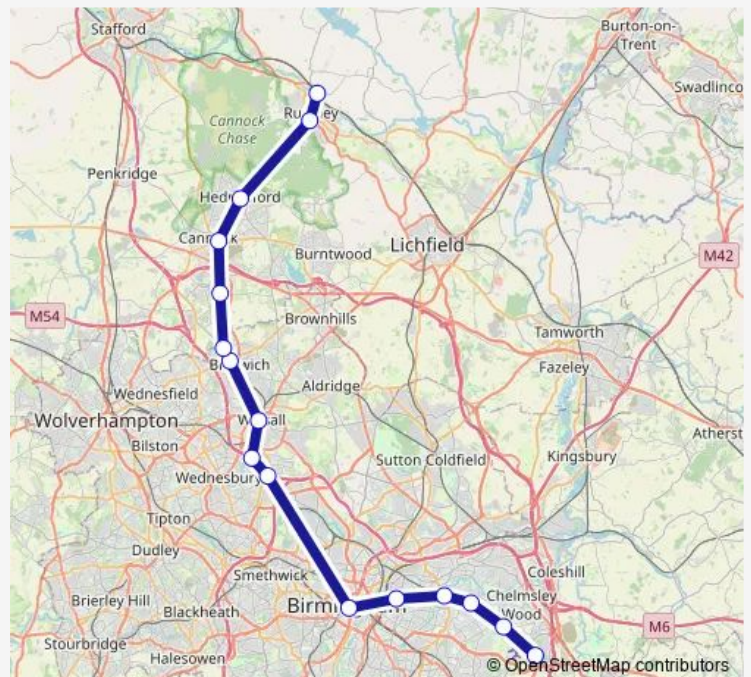

Rail Lm:Bhi->Rgl LM train service from BHI to Rgl

[Go to website](#)

Direction

Birmingham International — Rugeley Trent Valley

16 stops

[Open route schedule](#)

Birmingham International

Marston Green

Bloxwich North

Landywood

Cannock

Hednesford

Rugeley Town

Rugeley Trent Valley

Route schedule

Birmingham International — Rugeley Trent Valley

Monday 08:44-20:45

Tuesday 08:44-20:45

Wednesday 08:44-20:45

Thursday 08:44-20:45

Friday 08:44-20:45

Saturday —

Sunday —

Route info

Direction: Birmingham International

Stops: 16

Trip Duration: 1 hour 18 min

■ Lm:Bhi->Rgl — LM train service from BHI to Rgl

Lm:Bhi->Rgl Rail time schedules and route maps are available in an offline PDF at busmaps.com. Use the busmaps.com website to see live bus times, train schedule or subway schedule, and step-by-step directions for all public transit in Walsall