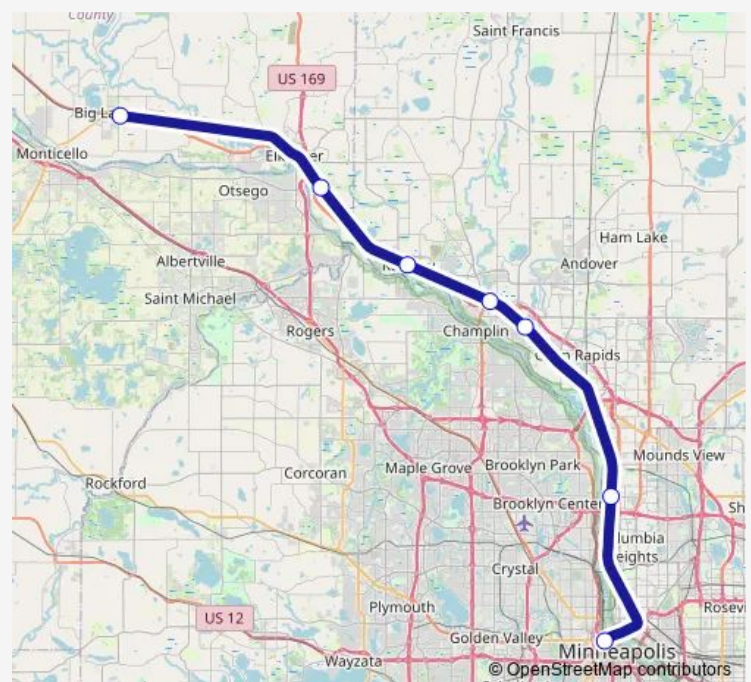

### Direction

Big Lake Station & Platform — Target Field Station & Rail Platform

7 stops

[Open route schedule](#)

Big Lake Station & Platform

Elk River Station & Platform

Ramsey Station & Platform

Anoka Station & Platform

Coon Rapids Riverdale Station & Platform

Fridley Station & Platform

Target Field Station & Rail Platform

### Route schedule

Big Lake Station & Platform — Target Field Station & Rail Platform

Monday 05:30-16:45

Tuesday 05:30-16:45

Wednesday 05:30-16:45

Thursday 05:30-16:45

Friday 05:30-16:45

Saturday —

### Route info

Direction: Big Lake Station & Platform

Stops: 7

Trip Duration: 0 hour 52 min