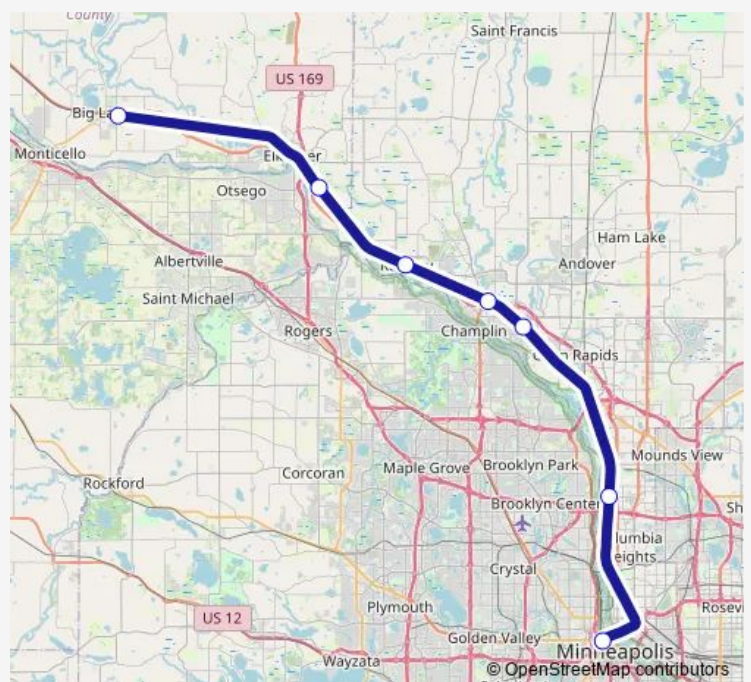

Ramsey Station & Platform

Anoka Station & Platform

Coon Rapids Riverdale Station & Platform

Fridley Station & Platform

Target Field Station & Rail Platform

Route schedule

Big Lake Station & Platform — Target Field Station & Rail Platform

Monday 05:30-16:45

Tuesday 05:30-16:45

Wednesday 05:30-16:45

Thursday 05:30-16:45

Friday 05:30-16:45

Saturday —

Sunday —

Route info

Direction: Big Lake Station & Platform

Stops: 7

Trip Duration: 0 hour 52 min

Direction

Target Field Station & Rail Platform — Big Lake Station & Platform

7 stops

[Open route schedule](#)

Target Field Station & Rail Platform

Fridley Station & Platform

Coon Rapids Riverdale Station & Platform

Anoka Station & Platform

Ramsey Station & Platform

Elk River Station & Platform

Big Lake Station & Platform

Route schedule

Target Field Station & Rail Platform — Big Lake Station & Platform