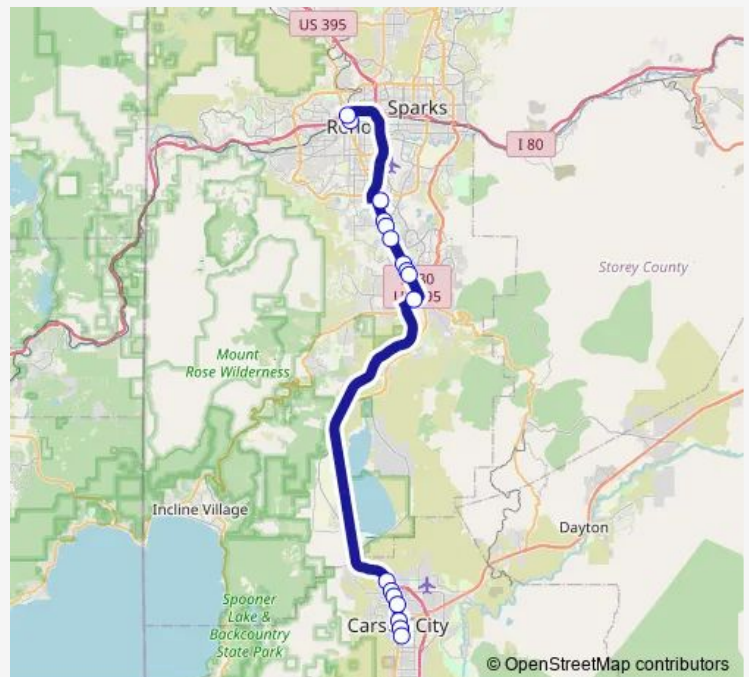

N Carson Street and W Winnie Lane

Washington Street and W Plaza Street

S Stewart Street at Supreme Court

Little Lane at Ndot

Route schedule

RTC 4th Street Station Bay R 4SS (RC to Carson) — Little Lane at Ndot

Monday 05:47-17:30

Tuesday 05:47-17:30

Wednesday 05:47-17:30

Thursday 05:47-17:30

Friday 05:47-17:30

Saturday —

Sunday —

Route info

Direction: RTC 4th Street Station Bay R 4SS (RC to Carson)

Stops: 17

Trip Duration: 1 hour 0 min

## Direction

Little Lane at Ndot — RTC 4th Street Station Bay W 4SS (RC Return)

16 stops

[Open route schedule](#)

Little Lane at Ndot

S Stewart Street at Supreme Court

E Robinson Street and N Plaza Street

N Carson Street and Hot Springs Road