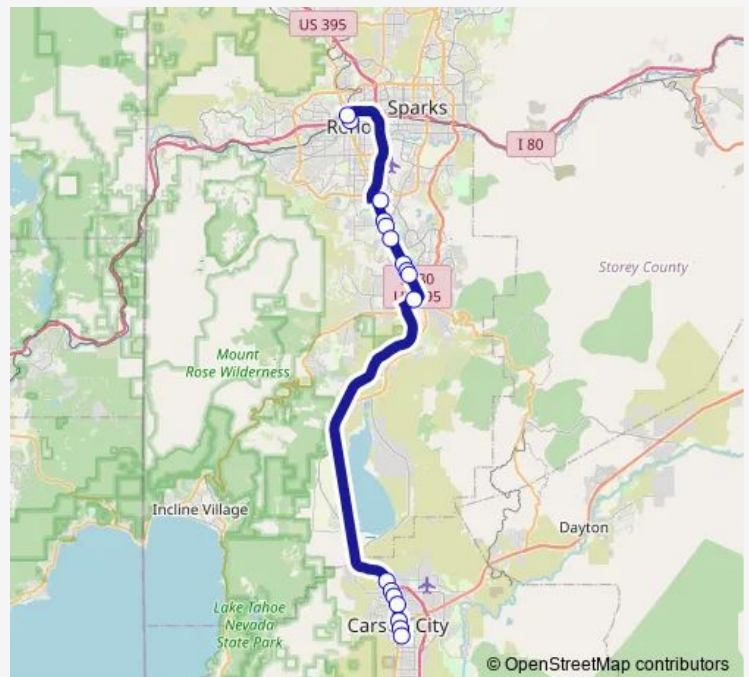

N Carson Street and W Winnie Lane

Washington Street and W Plaza Street

S Stewart Street at Supreme Court

Little Lane at Ndot

**Route schedule**

RTC 4th Street Station Bay R 4SS (RC to Carson) — Little Lane at Ndot

Monday 05:47-17:30

Tuesday 05:47-17:30

Wednesday 05:47-17:30

Thursday 05:47-17:30

Friday 05:47-17:30

Saturday —

Sunday —

**Route info**

Direction: RTC 4th Street Station Bay R 4SS (RC to Carson)

Stops: 17

Trip Duration: 1 hour 0 min

## Direction

Little Lane at Ndot — RTC 4th Street Station Bay W 4SS  
(RC Return)

16 stops

[Open route schedule](#)

Little Lane at Ndot

S Stewart Street at Supreme Court

E Robinson Street and N Plaza Street