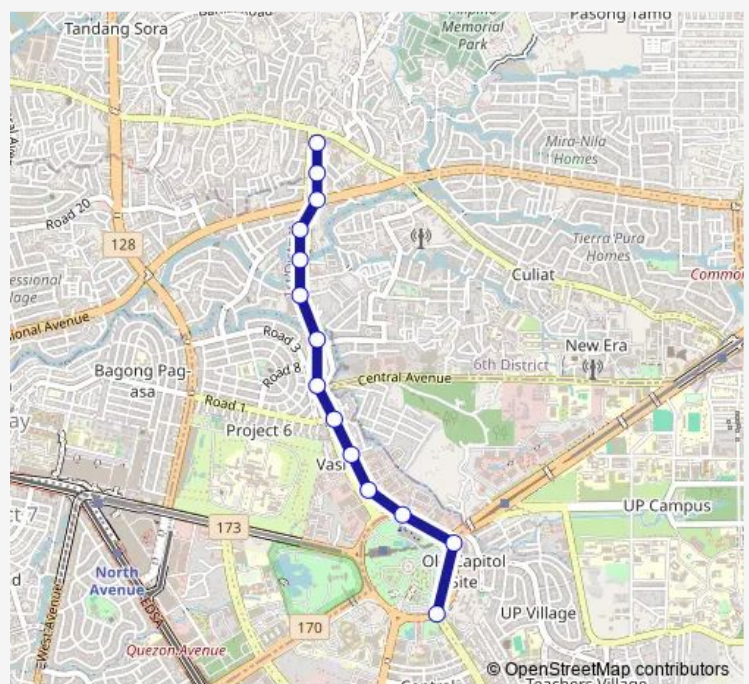

Visayas Avenue Quezon City

Visayas Avenue / A. Limquenco Intersection, Quezon City

Visayas Avenue / Windgate Intersection, Quezon City

Capitol Allied Trading, Visayas Ave, Quezon City

Visayas Avenue / Congressional Avenue Extension, Quezon City

Visayas Avenue Quezon City

Visayas Avenue Wet and Dry Market, Visayas Avenue Quezon City

Route schedule

Kalayaan Ave / Elliptical Rd Intersection, Quezon City, Manila — Visayas Avenue Wet and Dry Market, Visayas Avenue Quezon City

Monday	00:00
Tuesday	00:00
Wednesday	00:00
Thursday	00:00
Friday	00:00
Saturday	00:00
Sunday	00:00

Route info

Direction: Kalayaan Ave / Elliptical Rd Intersection, Quezon City, Manila

Stops: 14

Trip Duration: 0 hour 16 min

■ Tandang Sora - Visayas Ave. via Q.C. Hall

Direction

Visayas Avenue Wet and Dry Market, Visayas Avenue Quezon City — Kalayaan Ave / Elliptical Rd Intersection, Quezon City, Manila

14 stops

[Open route schedule](#)