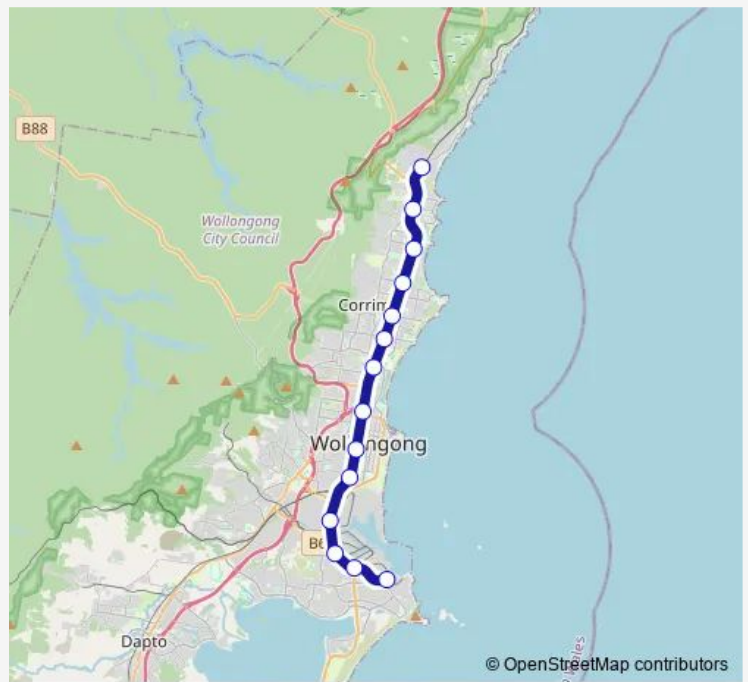

[Go to website](#)

Direction
Bomaderry Station, Platform 1 — Kiama Station, Platform 1
4 stops
[Open route schedule](#)

- Bomaderry Station, Platform 1
- Berry Station, Platform 1
- Gerringong Station, Platform 1
- Kiama Station, Platform 1

Route schedule

Bomaderry Station, Platform 1 — Kiama Station, Platform 1

Monday	—
Tuesday	22:20
Wednesday	—
Thursday	—
Friday	—
Saturday	—
Sunday	—

Route info

Direction: Bomaderry Station, Platform 1

Stops: 4

Trip Duration: 0 hour 29 min

SCO — South Coast Line