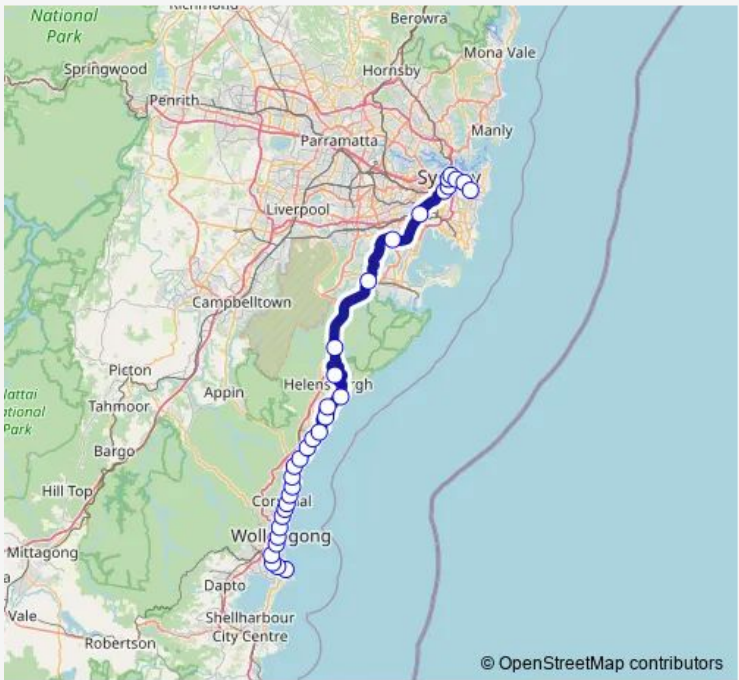

[Go to website](#)

Direction
Central Station, Platform 11 — Kiama Station, Platform 2
18 stops
[Open route schedule](#)

- Central Station, Platform 11
- Redfern Station, Platform 2
- Wolli Creek Station, Platform 4
- Hurstville Station, Platform 2
- Sutherland Station, Platform 2
- Helensburgh Station, Platform 2
- Thirroul Station, Platform 2
- North Wollongong Station, Platform 2
- Wollongong Station, Platform 2
- Coniston Station, Platform 2
- Unanderra Station, Platform 1
- Dapto Station, Platform 2
- Albion Park Station, Platform 2
- Oak Flats Station, Platform 1
- Shellharbour Junction, Platform 2
- Minnamurra Station, Platform 1
- Bombo Station, Platform 1
- Kiama Station, Platform 2

Route schedule
Central Station, Platform 11 — Kiama Station, Platform 2

Monday	11:23
Tuesday	—
Wednesday	—
Thursday	—
Friday	—
Saturday	—
Sunday	—

Route info
Direction: Central Station, Platform 11
Stops: 18
Trip Duration: 2 hour 15 min