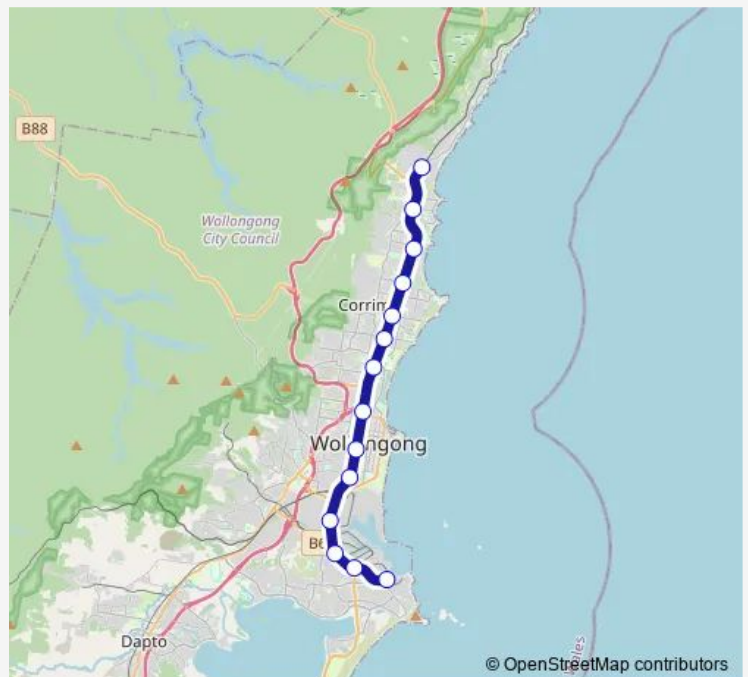

Rail SCO South Coast Line

Go to website

Direction

Bomaderry Station, Platform 1 — Kiama Station, Platform 1

4 stops

[Open route schedule](#)

Bomaderry Station, Platform 1

Berry Station, Platform 1

Gerringong Station, Platform 1

Kiama Station, Platform 1

Route schedule

Bomaderry Station, Platform 1 — Kiama Station, Platform 1

Monday	04:16
Tuesday	—
Wednesday	—
Thursday	—
Friday	—
Saturday	09:20-22:08
Sunday	09:20-22:08

Route info

Direction: Bomaderry Station, Platform 1

Stops: 4

Trip Duration: 0 hour 27 min

Direction

Bondi Junction Station, Platform 2 — Waterfall Station, Platform 2

17 stops

[Open route schedule](#)