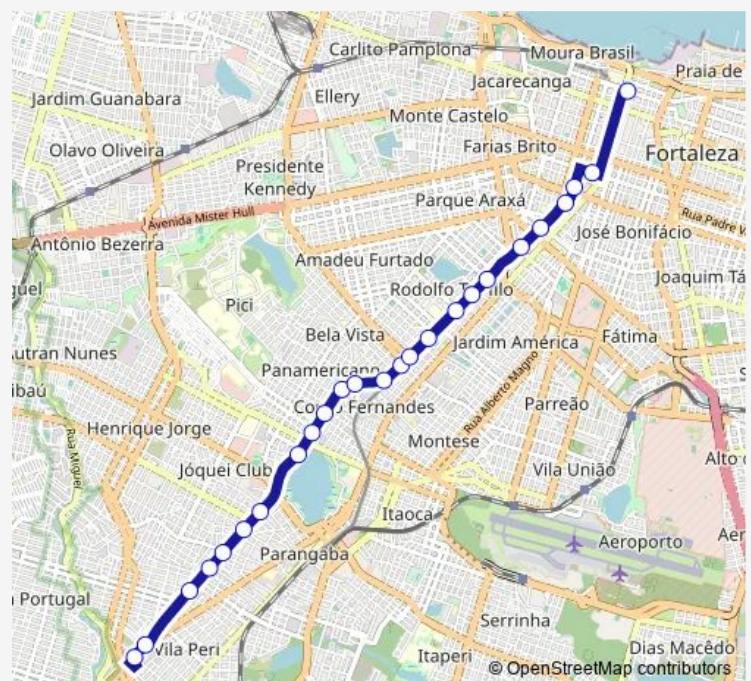

### Direction

RUA Castro E Silva, 409 — Praça Terminal Siqueira, Sn

2 stops

[Open route schedule](#)

RUA Castro E Silva, 409

Praça Terminal Siqueira, Sn

### Route schedule

RUA Castro E Silva, 409 — Praça Terminal Siqueira, Sn

Monday	06:42-09:57
Tuesday	06:42-09:57
Wednesday	06:42-09:57
Thursday	06:42-09:57
Friday	06:42-09:57
Saturday	—
Sunday	—

### Route info

Direction: RUA Castro E Silva, 409

Stops: 2

Trip Duration: 0 hour 33 min

■ 300-Siqueira/Centro/Expresso — Siqueira/Centro/Expresso

BusMaps

## Direction

Praça Terminal Siqueira, Sn — RUA Castro E Silva, 409

25 stops

[Open route schedule](#)

Praça Terminal Siqueira, Sn

Avenida Avenida Osório DE Paiva, 2821

Avenida Augusto DOS Anjos, 1786

Avenida Augusto DOS Anjos, 1417