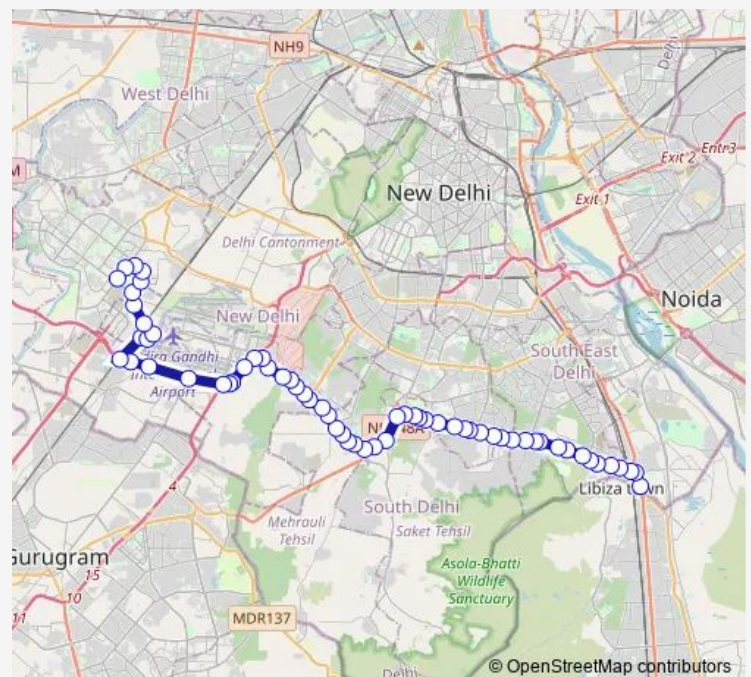

Asian Market

Saket Crossing

Maidan Garhi Crossing (SDM Court)

Route schedule

Badarpur Border (T) — Nhai Building/ Dwarka Sec-10 Metro Station

Monday 05:37-22:20

Tuesday 05:37-22:20

Wednesday 05:37-22:20

Thursday 05:37-22:20

Friday 05:37-22:20

Saturday 05:37-22:20

Sunday 05:37-22:20

Route info

Direction: Badarpur Border (T)

Stops: 62

Trip Duration: 2 hour 18 min

Dw2down

BusMaps

Saket Metro Sation

Saidulajab

Dhaura Peer

Dhaura Peer / Lado Sarai

Ahinsa Sthal

Qutub Minar Metro Sation