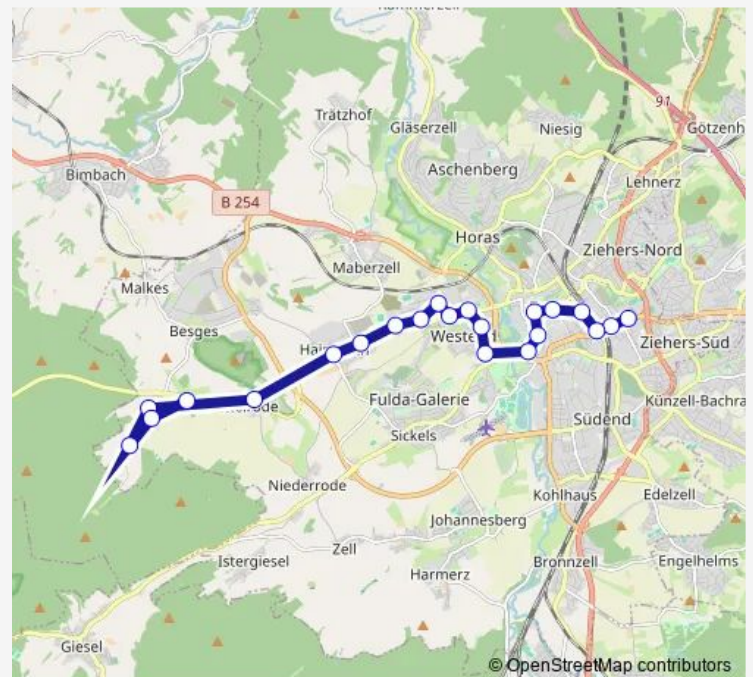

Bus V93

[Go to website](#)

Direction

Fulda Am Seeseberg — Fulda-Oberrode Hubertusring

22 stops

[Open route schedule](#)

Fulda Am Seeseberg

Fulda Dientzenhofer Straße

Fulda-Oberrode Am Vemel

Fulda-Oberrode Sandweg

Fulda-Oberrode Oberroder Straße

Route schedule

Fulda Am Seeseberg — Fulda-Oberrode Hubertusring

Monday —

Tuesday —

Wednesday —

Thursday —

Friday 10:35

Saturday —

Sunday —

Route info

Direction: Fulda Am Seeseberg

Stops: 22

Trip Duration: 0 hour 35 min