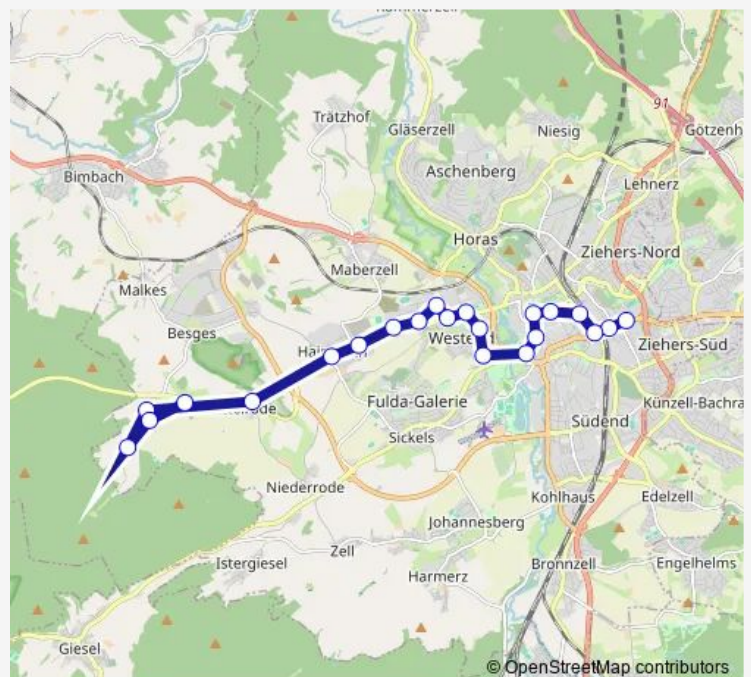

Bus V93

[Go to website](#)

Direction

Fulda Am Seeseberg — Fulda-Oberrode Hubertusring

22 stops

[Open route schedule](#)

Fulda Am Seeseberg

Fulda Dientzenhofer Straße

Fulda-Oberrode Am Vemel

Fulda-Oberrode Sandweg

Fulda-Oberrode Oberroder Straße

Route schedule

Fulda Am Seeseberg — Fulda-Oberrode Hubertusring

Monday —

Tuesday —

Wednesday —

Thursday —

Friday 10:35

Saturday —

Sunday —

Route info

Direction: Fulda Am Seeseberg

Stops: 22

Trip Duration: 0 hour 35 min