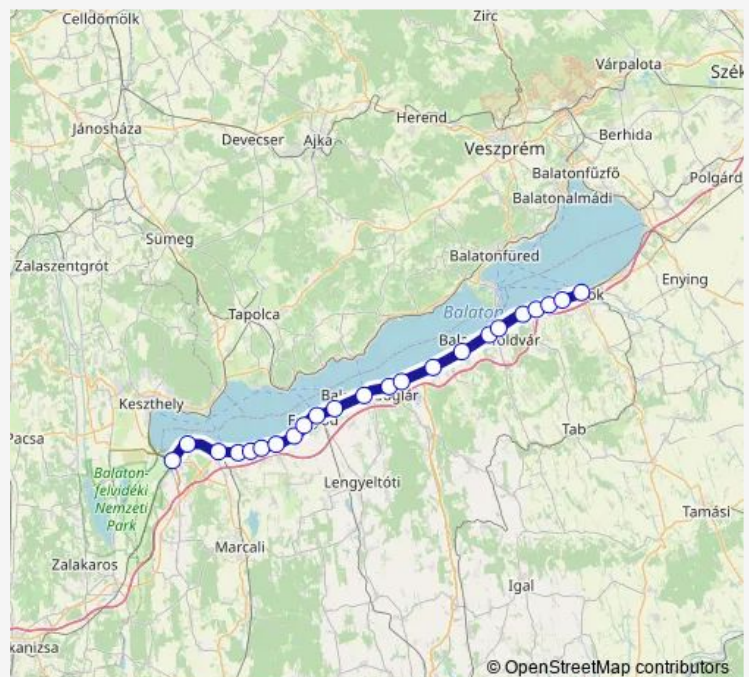

Rail 8513

[Go to website](#)

Direction

Balatonszentgyörgy — Siófok

23 stops

[Open route schedule](#)

Balatonszentgyörgy

Balatonberény

Balatonmárfiafürdő

Máriaszőlőtelep

Mária hullámtelep

Balatonfenyves alsó

Balatonfenyves

Alsóbélatelep

Bélatelep

Fonyód

Fonyódliget

Balatonboglár

Balatonlelle

Balatonlelle felső

Balatonszemes

Balatonszárszó

Balatonföldvár

Szántód-Köröshegy

Zamárdi

Zamárdi felső

Balatonszéplak alsó

Route schedule

Balatonszentgyörgy — Siófok

Monday 16:34

Tuesday 16:34

Wednesday 16:34

Thursday 16:34

Friday 16:34

Saturday 16:34

Sunday —

Route info

Direction: Balatonszentgyörgy

Stops: 23

Trip Duration: 1 hour 17 min

8513