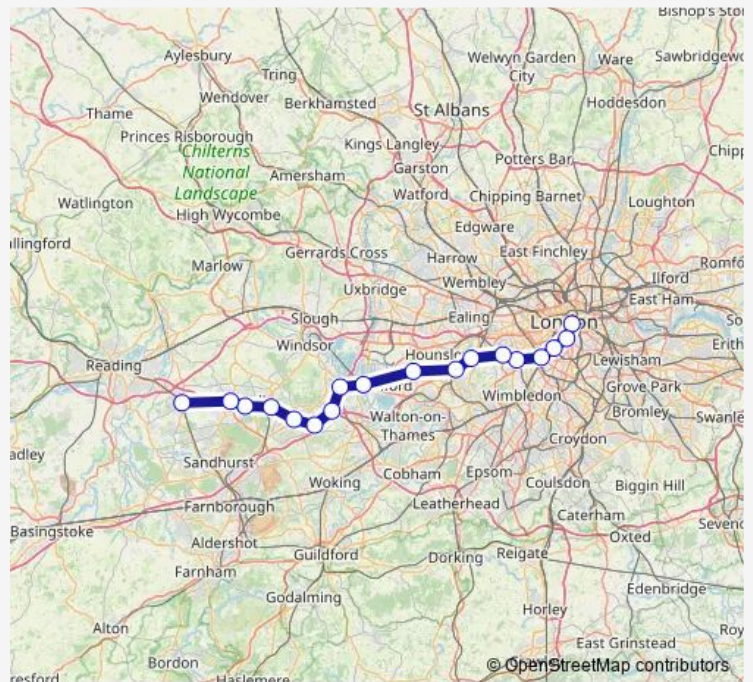

Egham

Virginia Water

Longcross

Sunningdale

Ascot

Martins Heron

Bracknell

Wokingham

Route schedule

London Waterloo — Wokingham

Monday —

Tuesday —

Wednesday —

Thursday —

Friday —

Saturday 05:50-20:20

Sunday 07:37-20:39

Route info

Direction: London Waterloo

Stops: 18

Trip Duration: 1 hour 12 min

Sw:Wat->Wkm — SW train service from WAT to Wkm

Direction

London Waterloo — Wokingham

23 stops

[Open route schedule](#)

London Waterloo

Vauxhall

Queenstown Road (Battersea)

Clapham Junction

Wandsworth Town

Putney