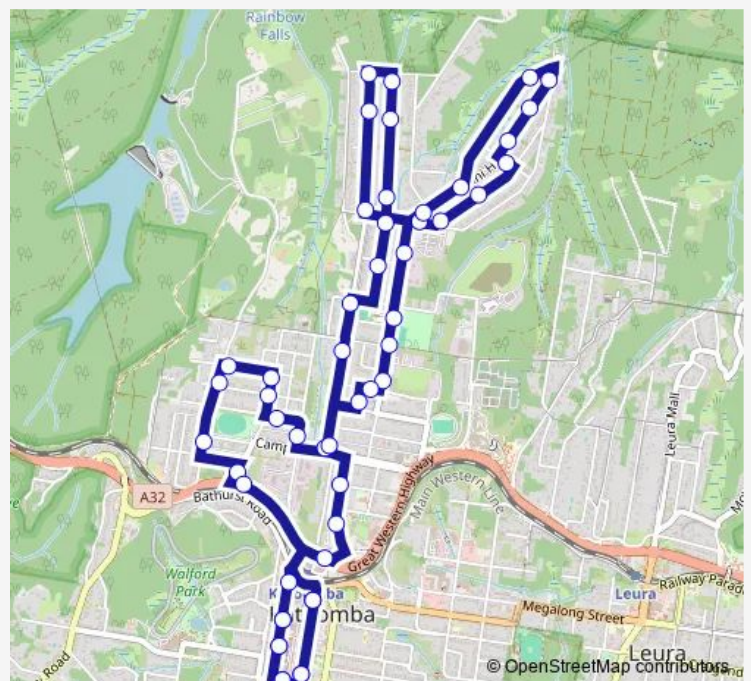

Bus 697 Katoomba to North Katoomba (Loop Service)

[Go to website](#)

Direction

Parke St After College Lane — Katoomba St Before Bathurst Rd

51 stops

[Open route schedule](#)

Parke St After College Lane

Parke St After Pryor Pl

Waratah St Af Parke St

Katoomba St Af Waratah St

Katoomba St Before Bathurst Rd

Blue Mountains City Council, Great Western Hwy

Great Western Hwy At Orient St

Blue Mountains Hospital, Woodlands Rd

Victoria St At Camp St

Victoria St Before North St

Victoria St Opp Katoomba North Public School

Paris Pde Before Oxley St

Paris Pde At South St

Third Av After South St

Third Av After Waratah Rd

Third Av Before Wattle Tree Rd

Second Av At Wattle Tree Rd

55 Second Av

Second Av At South St

South St After Minni Ha Ha Rd

Sixth Av After South St

Route schedule

Parke St After College Lane — Katoomba St Before Bathurst Rd

Monday	—
Tuesday	—
Wednesday	—
Thursday	—
Friday	—
Saturday	09:03-16:38
Sunday	—

Route info

Direction: Parke St After College Lane

Stops: 51

Trip Duration: 0 hour 41 min

697 — Katoomba to North Katoomba (Loop Service)