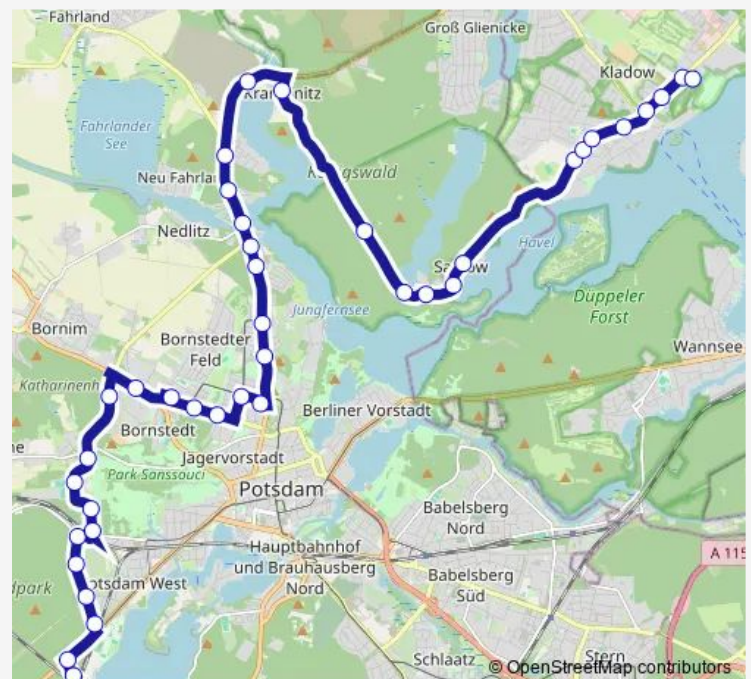

Potsdam, Campus Jungferensee/Nedlitzer Str.

Potsdam, Amundsenstr./Nedlitzer Str.

Route schedule

Potsdam, Pirschheide Bhf — Gutspark Neukladow (Berlin)

Monday 04:53-23:15

Tuesday 04:53-23:15

Wednesday 04:53-23:15

Thursday 04:53-23:15

Friday 04:53-23:15

Saturday 05:53-23:15

Sunday 06:44-23:15

Route info

Direction: Potsdam, Pirschheide Bhf

Stops: 39

Trip Duration: 0 hour 53 min

697

BusMaps

Potsdam, Römerschanze

Potsdam, Heinrich-Heine-Weg

Potsdam, Bassewitz

Potsdam, Krampnitzsee

Potsdam, Rotkehlchenweg

Potsdam, Zedlitzberg