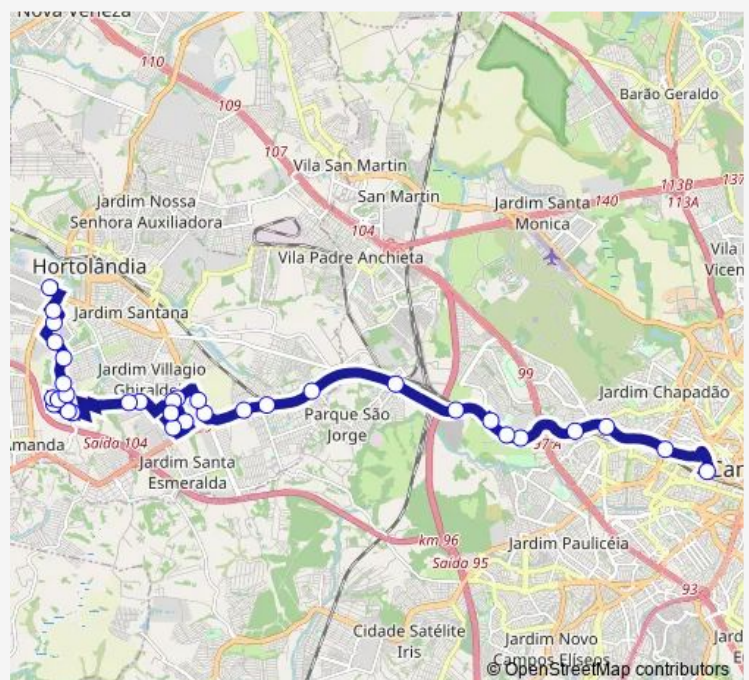

34 stops

[Open route schedule](#)

Terminal Metropolitano de Hortolandia

Rua Joaquim Guilherme da Costa 185 - Parque Ortolandia Hortolandia - SP 13184-070 Brasil

Rua Pastor Germano Ritter 510 - Parque Ortolandia Hortolandia - SP 13184-050 Brasil

Rua Pastor Hugo Gegembauer 575 - Parque Ortolandia Hortolandia - SP 13184-010 Brasil

Rua Pastor Hugo Gegembauer 923 - Parque Ortolandia Hortolandia - SP 13184-010 Brasil

R. Lisianto 189 - Jardim Sao Sebastiao Hortolandia - SP 13187-154 Brasil

Rua Reseda 105 - Jardim Sao Sebastiao Hortolandia - SP 13187-140 Brasil

Rua Reseda 256 - Jardim Sao Sebastiao Hortolandia - SP 13187-135 Brasil

R. Geranio 31 - Jardim Sao Sebastiao Hortolandia - SP 13187-132 Brasil

Rua Joaquim Marcelino Leite 825 - Villa Flora Hortolandia Hortolandia - SP 13186-642 Brasil

Rua Joaquim Marcelino Leite 425 - Villa Flora Hortolandia Hortolandia - SP 13186-642 Brasil

Rua Joaquim Marcelino Leite 165 - Villa Flora Hortolandia Hortolandia - SP 13186-642 Brasil

Rua Panama 328 - Jardim Santa Clara do Lago II Hortolandia - SP 13186-476 Brasil

Route schedule

Terminal Metropolitano de Hortolandia — Terminal Metropolitano Prefeito Magalhaes Teixeira

Monday 04:30-23:35

Tuesday 04:30-23:35

Wednesday 04:30-23:35

Thursday 04:30-23:35

Friday 04:30-23:35

Saturday 04:45-23:15

Sunday 04:45-23:15

Route info

Direction: Terminal Metropolitano de Hortolandia

Stops: 34

Trip Duration: -23 hour -10 min