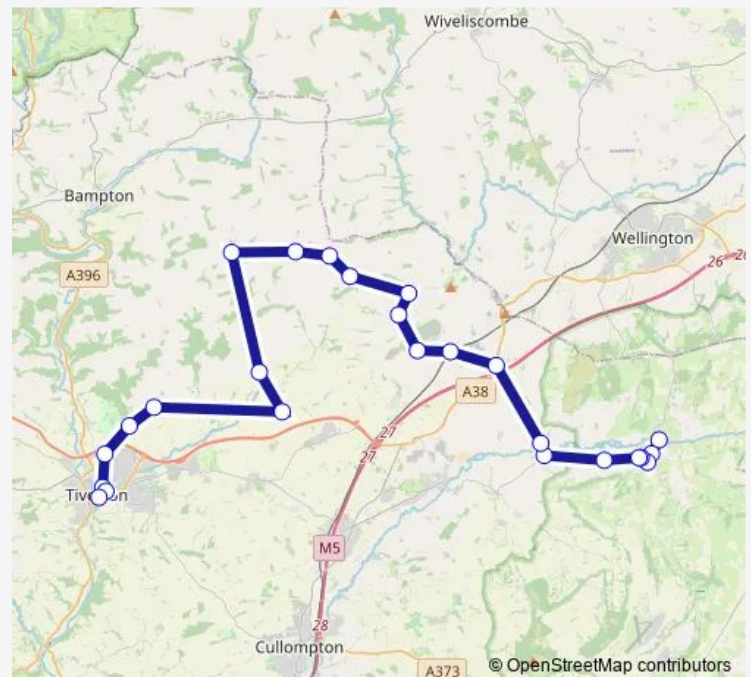

Thursday —

Friday 09:15

Saturday —

Sunday —

Route info

Direction: Lower Millhayes

Stops: 25

Trip Duration: 1 hour 19 min

■ 697 — Hemyock - Tiverton

Carew Road

Barrington Street

Clock Tower

Bus Station

Direction

Bus Station — Lower Millhayes

24 stops

[Open route schedule](#)

Bus Station

Park Road

Carew Road

Post Box

Church

Bus Shelter

Stag Mill Cross

—

Route info

Direction: Bus Station

Stops: 24

Trip Duration: 1 hour 18 min

697 Bus time schedules and route maps are available in an offline PDF at busmaps.com. Use the busmaps.com website to see live bus times, train schedule or subway schedule, and step-by-step directions for all public transit in Taunton