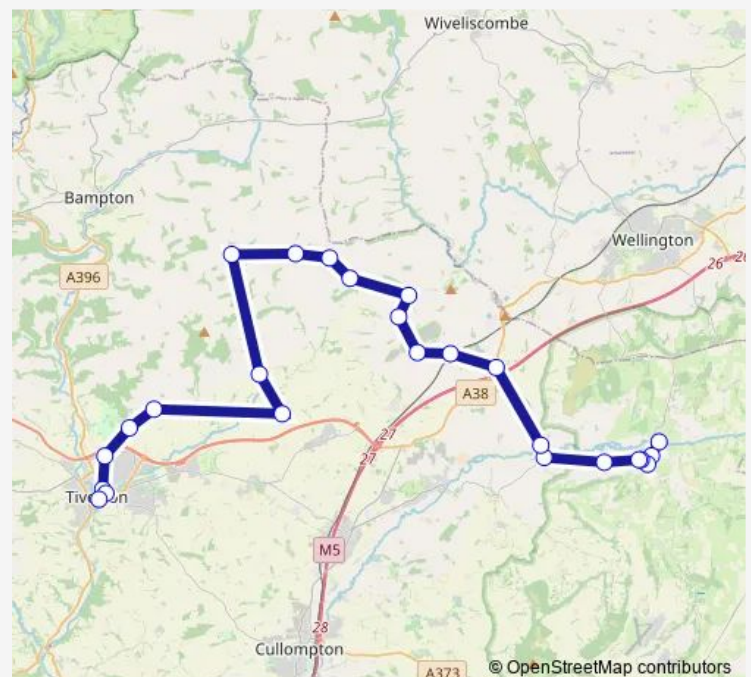

Thursday —

Friday 09:15

Saturday —

Sunday —

Route info

Direction: Lower Millhayes

Stops: 25

Trip Duration: 1 hour 19 min

■ 697 — Hemyock - Tiverton

Carew Road

Barrington Street

Clock Tower

Bus Station

Direction

Bus Station — Lower Millhayes

24 stops

[Open route schedule](#)

Bus Station

Park Road

Carew Road

Post Box

Church

Bus Shelter

Stag Mill Cross

—

Route info

Direction: Bus Station

Stops: 24

Trip Duration: 1 hour 18 min

697 Bus time schedules and route maps are available in an offline PDF at busmaps.com. Use the busmaps.com website to see live bus times, train schedule or subway schedule, and step-by-step directions for all public transit in Taunton