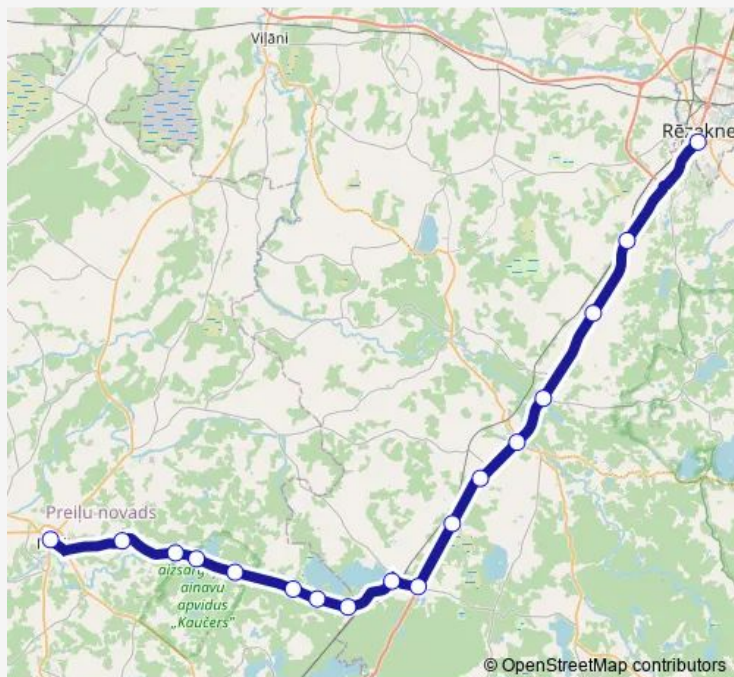

Tuesday 10:40-16:35

Wednesday 10:40-16:35

Thursday 10:40-16:35

Friday 10:40-16:35

Saturday 10:40-16:35

Sunday 10:40-16:35

Route info

Direction: Rēzeknes Ao

Stops: 17

Trip Duration: 1 hour 14 min

■ 7892 — Rēzekne-Krāce-Preiļi

Direction

Preiļu Ao — Rēzeknes Ao

17 stops

[Open route schedule](#)

Preiļu Ao