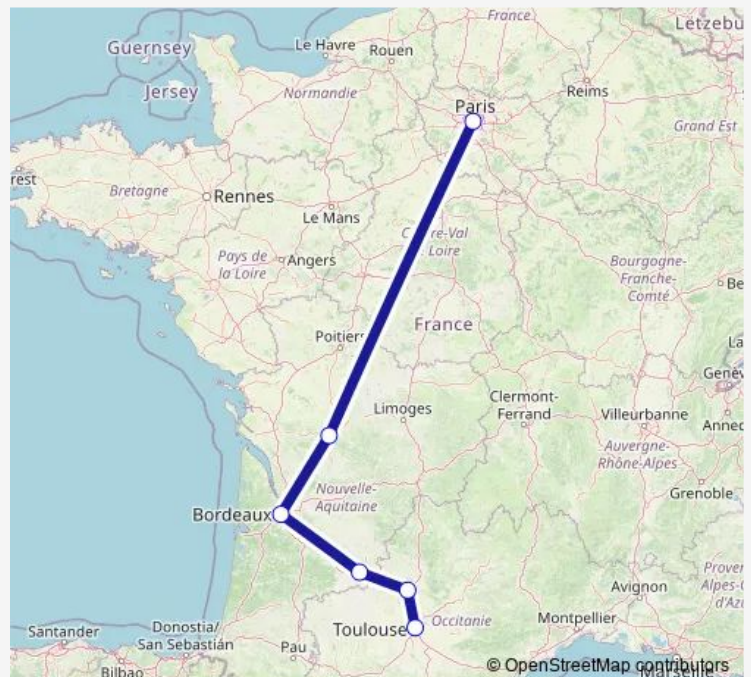

## Rail 433E Paris - Toulouse Sea

[Go to website](#)

### Direction

Toulouse Matabiau — Paris Montparnasse Hall 1 - 2

6 stops

[Open route schedule](#)

Toulouse Matabiau

Montauban Ville Bourbon

Agen

Bordeaux Saint-Jean

### Route schedule

Toulouse Matabiau — Paris Montparnasse Hall 1 - 2

Monday 14:17-18:10

Tuesday 14:17-18:10

Wednesday 14:17-18:10

Thursday 14:17-18:10

Friday 14:17-18:10

Saturday 14:17-18:10

### Route info

Direction: Toulouse Matabiau

Stops: 6

Trip Duration: 5 hour 12 min

433E — Paris - Toulouse Sea

**Direction**

Paris Montparnasse Hall 1 - 2 — Toulouse Matabiau

6 stops