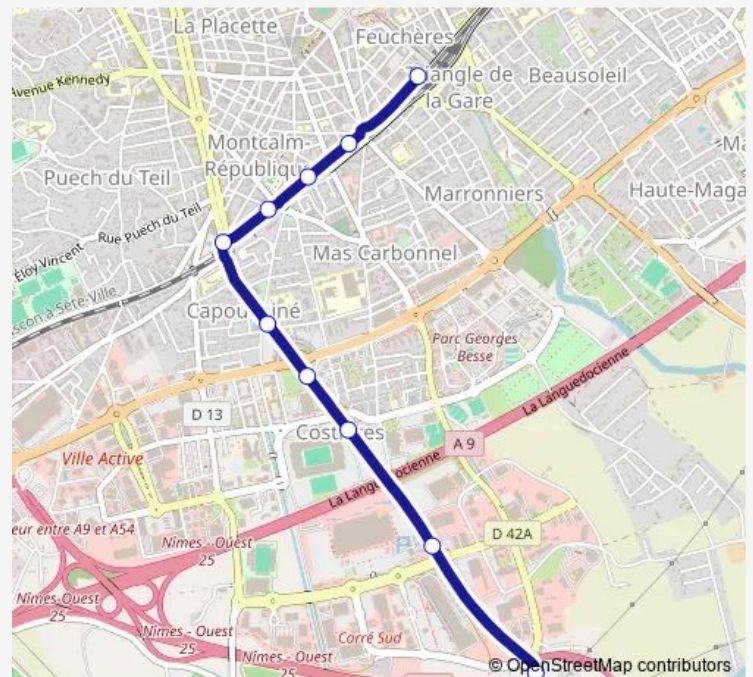

Bus Nnut Navette Nut

[Go to website](#)

Direction

Gare Triaire — Parking Relais A54

10 stops

[Open route schedule](#)

Gare Triaire

Planas

Route schedule

Gare Triaire — Parking Relais A54

Monday —

Tuesday —

Wednesday —

Thursday —

Friday —

Saturday —

Sunday 07:04-19:09

Route info

Direction: Gare Triaire

Stops: 10

Trip Duration: 0 hour 16 min

■ Nnut — Navette Nut

BusMaps

Direction

Parking Relais A54 — Gare Triaire

10 stops

[Open route schedule](#)

Parking Relais A54

MAS DE Vignolles

Costieres Parnasse

Nemausa

Liberte